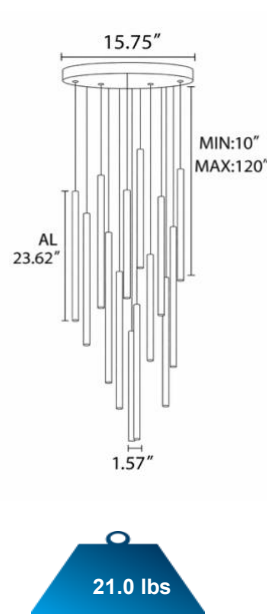

FEATURES

- 5-year limited warranty.
- Ships assembled.
- Direct Illumination.
- Aluminum housing Diameter 1.57" (standard) and 1.26" available. Length 3.94", 7.87", 11.81", 15.75", 19.69" and 23.62" . Custom sizes are available.
- Flat Lens, Acrylic lens and acrylic bubble lens length 3.94", 7.87" and 11.81" custom. Sizes are available.
- Fixture lumens per watt ratio 60 LPW.

Customized designs and crosses are available

A B C D E F G H I

MODEL INFORMATION:

Example: SB-R103A15WSA

Wattage/Size	"E" Kelvin temp options	"A" Controls	"Z" Metal Finishes	"Y" Acrylic	"X" Cable Length		
*SB-R103A15W	*S=3000K/3500K/4000K Color Select by internal CCT Color Selector, 4000K factory color default set, CRI 90	*Blank=0-10V (Default)	*A=Aged Brass	*Blank=Flat Lens (Default) 23.62" Body	*Blank=10' foot 120" (Default)		
SB-R106A30W				A = 3.94" Acrylic 23.62" Body	5'=5 foot 60"		
SB-R108A40W			A=2700K/3500K/4000K Color Select by internal CCT color Selector, 4000K factory color default set. CRI 90	L=ELV/Triac line dimming	B=Black Jack	B = 3.94" Bubble Acrylic 23.62" Body	15'=15 foot 180"
SB-R110A50W						C = 7.87" Acrylic 23.62" Body	
SB-R112A60W					S=Platinum Silver	D = 7.87" Bubble Acrylic 23.62" Body	20'=20 foot 240"
SB-R115A80W							
SB-R118A90W							
SB-R121A100W	W=Gloss White	E = 11.81" Acrylic 23.62" Body	30'=30 foot 360"				
SB-R125A125W							
SB-R130A150W							
SB-R135A180W							

DIMENSIONS & WEIGHTS FOR BODY WITH FLAT LENS:

SB-R103A15W/3 Lights

SB-R106A30W/6 Lights

SB-R108A40W/8 Lights

SB-R110A50W/10 Lights

SB-R112A60W/12 Lights

SB-R115A80W/15 Lights

SB-R118A90W/18 Lights

SB-R121A100W/21 Lights

DIMENSIONS & WEIGHTS BODY WITH FLAT LENS:

SB-R125A125W/25 Lights

SB-R130A150W/30 Lights

SB-R135A180W/35 Lights