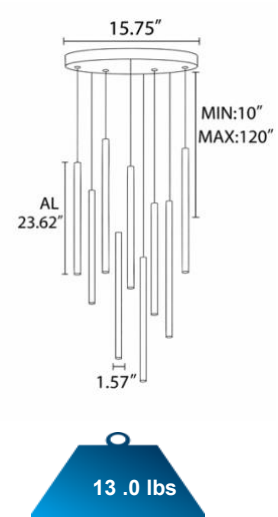

23.62" body with flat lens is standard; acrylic lens and bubble acrylic lens are optional.

The suspension style and quantity can be customized, or selected from From standard suspension options, including [AXIS](#) and [Chamonix](#).

FEATURES

- 5-year limited warranty.
- Ships assembled.
- Direct Illumination.
- Aluminum housing Diameter 1.57" (standard) and 1.26" available. Length 3.94", 7.87", 11.81", 15.75", 19.69" and 23.62" . Custom sizes are available.
- Flat Lens, Acrylic lens and acrylic bubble lens length 3.94", 7.87" and 11.81" custom. Sizes are available.
- Fixture lumens per watt ratio 60 LPW.

DIMENSIONS & WEIGHTS FOR BODY WITH FLAT LENS:

SB-R103A15W/3 Lights

SB-R106A30W/6 Lights

SB-R108A40W/8 Lights

SB-R110A50W/10 Lights

SB-R112A60W/12 Lights

SB-R115A80W/15 Lights

SB-R118A90W/18 Lights

SB-R121A100W/21 Lights

DIMENSIONS & WEIGHTS BODY WITH FLAT LENS:

SB-R125A125W/25 Lights

SB-R130A150W/30 Lights

SB-R135A180W/35 Lights