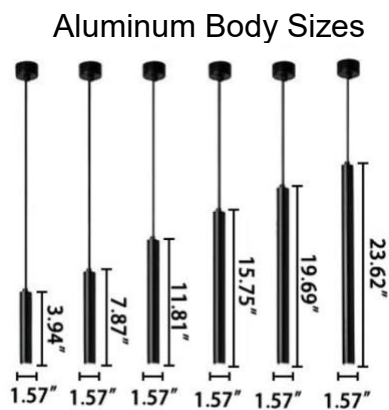

MODEL INFORMATION:

Example: SB-R103A15WSA

Wattage/Size	"E" Kelvin temp options	"A" Controls	"Z" Metal Finishes	"Y" Acrylic	"X" Cable Length		
*SB-R103A15W	*S=3000K/3500K/4000K Color Select by internal CCT Color Selector, 4000K factory color default set, CRI 90	*Blank=0-10V (Default)	*A=Aged Brass	*Blank=Flat Lens (Default) 23.62" Body	*Blank=10' foot 120" (Default)		
SB-R106A30W				A = 3.94" Acrylic 23.62" Body	5'=5 foot 60"		
SB-R108A40W			A=2700K/3500K/4000K Color Select by internal CCT color Selector, 4000K factory color default set. CRI 90	L=ELV/Triac line dimming	B=Black Jack	B = 3.94" Bubble Acrylic 23.62" Body	15'=15 foot 180"
SB-R110A50W						C = 7.87" Acrylic 23.62" Body	
SB-R112A60W					S=Platinum Silver	D = 7.87" Bubble Acrylic 23.62" Body	20'=20 foot 240"
SB-R115A80W							
SB-R118A90W							
SB-R121A100W	W=Gloss White	E = 11.81" Acrylic 23.62" Body	30'=30 foot 360"				
SB-R125A125W							
SB-R130A150W							
SB-R135A180W							

Please request Specialty pricing for additional Aluminum body sizes and acrylic sizes

STANDARD COLOR FINISHES