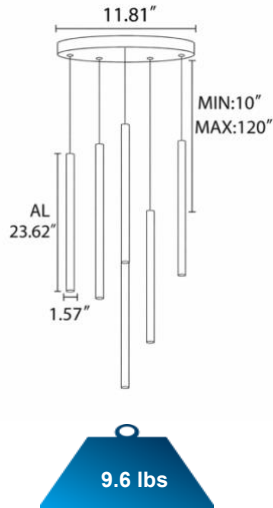

FEATURES

- 5-year limited warranty.
- Ships assembled.
- Direct Illumination.
- Aluminum housing Diameter 1.57" (standard) and 1.26" available. Length 3.94", 7.87", 11.81", 15.75", 19.69" and 23.62" . Custom sizes are available.
- Flat Lens, Acrylic lens and acrylic bubble lens length 3.94", 7.87" and 11.81" custom. Sizes are available.
- Fixture lumens per watt ratio 60 LPW.

Customized designs and crosses are available

A B C D E F G H I

MODEL INFORMATION:

Example: SB-R103A15WSA

Wattage/Size	"E" Kelvin temp options	"A" Controls	"Z" Metal Finishes	"Y" Acrylic	"X" Cable Length		
*SB-R103A15W	*S=3000K/3500K/4000K Color Select by internal CCT Color Selector, 4000K factory color default set, CRI 90	*Blank=0-10V (Default)	*A=Aged Brass	*Blank=Flat Lens (Default) 23.62" Body	*Blank=10' foot 120" (Default)		
SB-R106A30W				A = 3.94" Acrylic 23.62" Body	5'=5 foot 60"		
SB-R108A40W			A=2700K/3500K/4000K Color Select by internal CCT color Selector, 4000K factory color default set. CRI 90	L=ELV/Triac line dimming	B=Black Jack	B = 3.94" Bubble Acrylic 23.62" Body	15'=15 foot 180"
SB-R110A50W						C = 7.87" Acrylic 23.62" Body	
SB-R112A60W					S=Platinum Silver	D = 7.87" Bubble Acrylic 23.62" Body	20'=20 foot 240"
SB-R115A80W							
SB-R118A90W							
SB-R121A100W	W=Gloss White	E = 11.81" Acrylic 23.62" Body	30'=30 foot 360"				
SB-R125A125W							
SB-R130A150W							
SB-R135A180W							

DIMENSIONS & WEIGHTS FOR BODY WITH FLAT LENS:

SB-R103A15W/3 Lights

SB-R106A30W/6 Lights

SB-R108A40W/8 Lights

SB-R110A50W/10 Lights

SB-R112A60W/12 Lights

SB-R115A80W/15 Lights

SB-R118A90W/18 Lights

SB-R121A100W/21 Lights

DIMENSIONS & WEIGHTS BODY WITH FLAT LENS:

SB-R125A125W/25 Lights

SB-R130A150W/30 Lights

SB-R135A180W/35 Lights