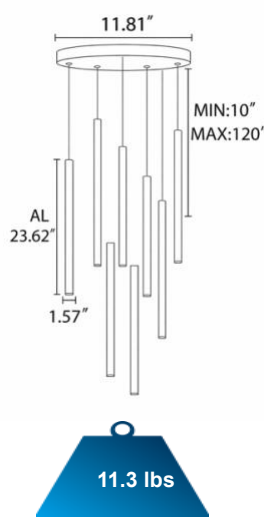

23.62" body with flat lens is standard; acrylic lens and bubble acrylic lens are optional.

The suspension style and quantity can be customized, or selected from From standard suspension options, including [AXIS](#) and [Chamonix](#).

FEATURES

- 5-year limited warranty.
- Ships assembled.
- Direct Illumination.
- Aluminum housing Diameter 1.57" (standard) and 1.26" available. Length 3.94", 7.87", 11.81", 15.75", 19.69" and 23.62" . Custom sizes are available.
- Flat Lens, Acrylic lens and acrylic bubble lens length 3.94", 7.87" and 11.81" custom. Sizes are available.
- Fixture lumens per watt ratio 60 LPW.

DIMENSIONS & WEIGHTS FOR BODY WITH FLAT LENS:

SB-R103A15W/3 Lights

SB-R106A30W/6 Lights

SB-R108A40W/8 Lights

SB-R110A50W/10 Lights

SB-R112A60W/12 Lights

SB-R115A80W/15 Lights

SB-R118A90W/18 Lights

SB-R121A100W/21 Lights

DIMENSIONS & WEIGHTS BODY WITH FLAT LENS:

SB-R125A125W/25 Lights

SB-R130A150W/30 Lights

SB-R135A180W/35 Lights