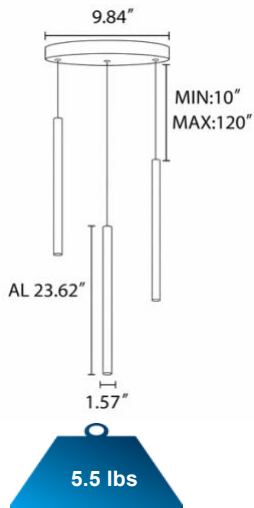

FEATURES

- 5-year limited warranty.
- Ships assembled.
- Direct Illumination.
- Aluminum housing Diameter 1.57" (standard) and 1.26" available. Length 3.94", 7.87", 11.81", 15.75", 19.69" and 23.62" . Custom sizes are available.
- Flat Lens, Acrylic lens and acrylic bubble lens length 3.94", 7.87" and 11.81" custom. Sizes are available.
- Fixture lumens per watt ratio 60 LPW.

EMERGENCY BATTERY OPTIONS

[SEE SPEC](#)

PICTURE	MODEL NUMBER	DESCRIPTION
	SB-EBP/5W/B	Factory installed Remote Emergency Battery Pack 5W 90 minutes
	SB-EBP/10.7W/B	Factory installed Remote Emergency Battery Pack 10.7W 90 minutes
	SB-EBP/17W/B	Factory installed Remote Emergency Battery Pack 17W 90 minutes

DIMENSIONS & WEIGHTS FOR BODY WITH FLAT LENS:

SB-R103A15W/3 Lights

SB-R106A30W/6 Lights

SB-R108A40W/8 Lights

SB-R110A50W/10 Lights

SB-R112A60W/12 Lights

SB-R115A80W/15 Lights

SB-R118A90W/18 Lights

SB-R121A100W/21 Lights

DIMENSIONS & WEIGHTS BODY WITH FLAT LENS:

SB-R125A125W/25 Lights

SB-R130A150W/30 Lights

SB-R135A180W/35 Lights