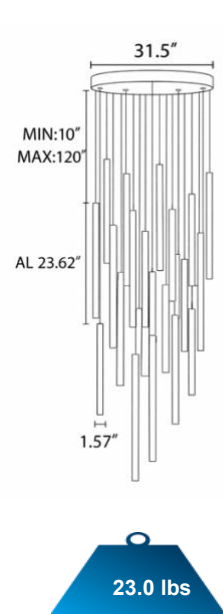

FEATURES

- 5-year limited warranty.
- Ships assembled.
- Direct Illumination.
- Aluminum housing Diameter 1.57" (standard) and 1.26" available. Length 3.94", 7.87", 11.81", 15.75", 19.69" and 23.62" . Custom sizes are available.
- Flat Lens, Acrylic lens and acrylic bubble lens length 3.94", 7.87" and 11.81" custom. Sizes are available.
- Fixture lumens per watt ratio 60 LPW.

Customized designs and crosses are available

A B C D E F G H I

MODEL INFORMATION:

Example: SB-R103A15WSA

Wattage/Size	"E" Kelvin temp options	"A" Controls	"Z" Metal Finishes	"Y" Acrylic	"X" Cable Length		
*SB-R103A15W	*S=3000K/3500K/4000K Color Select by internal CCT Color Selector, 4000K factory color default set, CRI 90	*Blank=0-10V (Default)	*A=Aged Brass	*Blank=Flat Lens (Default) 23.62" Body	*Blank=10' foot 120" (Default)		
SB-R106A30W				A = 3.94" Acrylic 23.62" Body	5'=5 foot 60"		
SB-R108A40W			A=2700K/3500K/4000K Color Select by internal CCT color Selector, 4000K factory color default set. CRI 90	L=ELV/Triac line dimming	B=Black Jack	B = 3.94" Bubble Acrylic 23.62" Body	15'=15 foot 180"
SB-R110A50W						C = 7.87" Acrylic 23.62" Body	
SB-R112A60W					S=Platinum Silver	D = 7.87" Bubble Acrylic 23.62" Body	20'=20 foot 240"
SB-R115A80W							
SB-R118A90W							
SB-R121A100W	W=Gloss White	E = 11.81" Acrylic 23.62" Body	30'=30 foot 360"				
SB-R125A125W							
SB-R130A150W							
SB-R135A180W							

DIMENSIONS & WEIGHTS FOR BODY WITH FLAT LENS:

SB-R103A15W/3 Lights

SB-R106A30W/6 Lights

SB-R108A40W/8 Lights

SB-R110A50W/10 Lights

SB-R112A60W/12 Lights

SB-R115A80W/15 Lights

SB-R118A90W/18 Lights

SB-R121A100W/21 Lights

DIMENSIONS & WEIGHTS BODY WITH FLAT LENS:

SB-R125A125W/25 Lights

SB-R130A150W/30 Lights

SB-R135A180W/35 Lights