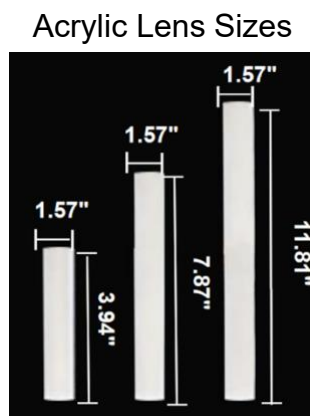

MODEL INFORMATION:

Example: SB-R103A15WSA

Wattage/Size	"E" Kelvin temp options	"A" Controls	"Z" Metal Finishes	"Y" Acrylic	"X" Cable Length		
*SB-R103A15W	*S=3000K/3500K/4000K Color Select by internal CCT Color Selector, 4000K factory color default set, CRI 90	*Blank=0-10V (Default)	*A=Aged Brass	*Blank=Flat Lens (Default) 23.62" Body	*Blank=10' foot 120" (Default)		
SB-R106A30W				A = 3.94" Acrylic 23.62" Body	5'=5 foot 60"		
SB-R108A40W			A=2700K/3500K/4000K Color Select by internal CCT color Selector, 4000K factory color default set. CRI 90	L=ELV/Triac line dimming	B=Black Jack	B = 3.94" Bubble Acrylic 23.62" Body	15'=15 foot 180"
SB-R110A50W						C = 7.87" Acrylic 23.62" Body	
SB-R112A60W					S=Platinum Silver	D = 7.87" Bubble Acrylic 23.62" Body	20'=20 foot 240"
SB-R115A80W							
SB-R118A90W							
SB-R121A100W	W=Gloss White	E = 11.81" Acrylic 23.62" Body	30'=30 foot 360"				
SB-R125A125W							
SB-R130A150W							
SB-R135A180W							

Please request Specialty pricing for additional Aluminum body sizes and acrylic sizes

STANDARD COLOR FINISHES