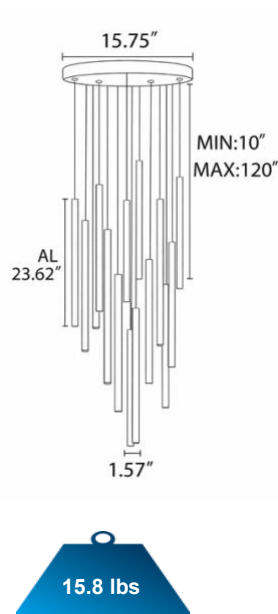

23.62" body with flat lens is standard; acrylic lens and bubble acrylic lens are optional.

The suspension style and quantity can be customized, or selected from From standard suspension options, including [AXIS](#) and [Chamonix](#).

FEATURES

- 5-year limited warranty.
- Ships assembled.
- Direct Illumination.
- Aluminum housing Diameter 1.57" (standard) and 1.26" available. Length 3.94", 7.87", 11.81", 15.75", 19.69" and 23.62" . Custom sizes are available.
- Flat Lens, Acrylic lens and acrylic bubble lens length 3.94", 7.87" and 11.81" custom. Sizes are available.
- Fixture lumens per watt ratio 60 LPW.

DIMENSIONS & WEIGHTS FOR BODY WITH FLAT LENS:

SB-R103A15W/3 Lights

SB-R106A30W/6 Lights

SB-R108A40W/8 Lights

SB-R110A50W/10 Lights

SB-R112A60W/12 Lights

SB-R115A80W/15 Lights

SB-R118A90W/18 Lights

SB-R121A100W/21 Lights

DIMENSIONS & WEIGHTS BODY WITH FLAT LENS:

SB-R125A125W/25 Lights

SB-R130A150W/30 Lights

SB-R135A180W/35 Lights