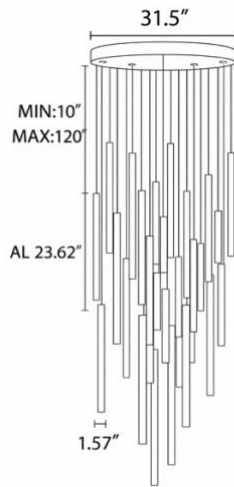

FEATURES

- 5-year limited warranty.
- Ships assembled.
- Direct Illumination.
- Aluminum housing Diameter 1.57" (standard) and 1.26" available. Length 3.94", 7.87", 11.81", 15.75", 19.69" and 23.62" . Custom sizes are available.
- Flat Lens, Acrylic lens and acrylic bubble lens length 3.94", 7.87" and 11.81" custom. Sizes are available.
- Fixture lumens per watt ratio 60 LPW.

Customized designs and crosses are available

A B C D E F G H I

MODEL INFORMATION:

Example: SB-R103A15WSA

Wattage/Size	"E" Kelvin temp options	"A" Controls	"Z" Metal Finishes	"Y" Acrylic	"X" Cable Length		
*SB-R103A15W	*S=3000K/3500K/4000K Color Select by internal CCT Color Selector, 4000K factory color default set, CRI 90	*Blank=0-10V (Default)	*A=Aged Brass	*Blank=Flat Lens (Default) 23.62" Body	*Blank=10' foot 120" (Default)		
SB-R106A30W				A = 3.94" Acrylic 23.62" Body	5'=5 foot 60"		
SB-R108A40W			A=2700K/3500K/4000K Color Select by internal CCT color Selector, 4000K factory color default set. CRI 90	L=ELV/Triac line dimming	B=Black Jack	B = 3.94" Bubble Acrylic 23.62" Body	15'=15 foot 180"
SB-R110A50W						C = 7.87" Acrylic 23.62" Body	
SB-R112A60W					S=Platinum Silver	D = 7.87" Bubble Acrylic 23.62" Body	20'=20 foot 240"
SB-R115A80W							
SB-R118A90W							
SB-R121A100W	W=Gloss White	E = 11.81" Acrylic 23.62" Body	30'=30 foot 360"				
SB-R125A125W							
SB-R130A150W							
SB-R135A180W							

DIMENSIONS & WEIGHTS FOR BODY WITH FLAT LENS:

SB-R103A15W/3 Lights

SB-R106A30W/6 Lights

SB-R108A40W/8 Lights

SB-R110A50W/10 Lights

SB-R112A60W/12 Lights

SB-R115A80W/15 Lights

SB-R118A90W/18 Lights

SB-R121A100W/21 Lights

DIMENSIONS & WEIGHTS BODY WITH FLAT LENS:

SB-R125A125W/25 Lights

SB-R130A150W/30 Lights

SB-R135A180W/35 Lights