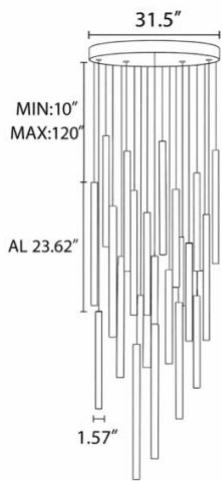

FEATURES

- 5-year limited warranty.
- Ships assembled.
- Direct Illumination.
- Aluminum housing Diameter 1.57" (standard) and 1.26" available. Length 3.94", 7.87", 11.81", 15.75", 19.69" and 23.62" . Custom sizes are available.
- Flat Lens, Acrylic lens and acrylic bubble lens length 3.94", 7.87" and 11.81" custom. Sizes are available.
- Fixture lumens per watt ratio 60 LPW.

Customized designs and crosses are available

A B C D E F G H I

MODEL INFORMATION:

Example: SB-R103A15WSA

Wattage/Size	"E" Kelvin temp options	"A" Controls	"Z" Metal Finishes	"Y" Acrylic	"X" Cable Length		
*SB-R103A15W	*S=3000K/3500K/4000K Color Select by internal CCT Color Selector, 4000K factory color default set, CRI 90	*Blank=0-10V (Default)	*A=Aged Brass	*Blank=Flat Lens (Default) 23.62" Body	*Blank=10' foot 120" (Default)		
SB-R106A30W				A = 3.94" Acrylic 23.62" Body	5'=5 foot 60"		
SB-R108A40W			A=2700K/3500K/4000K Color Select by internal CCT color Selector, 4000K factory color default set. CRI 90	L=ELV/Triac line dimming	B=Black Jack	B = 3.94" Bubble Acrylic 23.62" Body	15'=15 foot 180"
SB-R110A50W						C = 7.87" Acrylic 23.62" Body	
SB-R112A60W					S=Platinum Silver	D = 7.87" Bubble Acrylic 23.62" Body	20'=20 foot 240"
SB-R115A80W							
SB-R118A90W							
SB-R121A100W	W=Gloss White	E = 11.81" Acrylic 23.62" Body	30'=30 foot 360"				
SB-R125A125W							
SB-R130A150W							
SB-R135A180W							

DIMENSIONS & WEIGHTS FOR BODY WITH FLAT LENS:

SB-R103A15W/3 Lights

SB-R106A30W/6 Lights

SB-R108A40W/8 Lights

SB-R110A50W/10 Lights

SB-R112A60W/12 Lights

SB-R115A80W/15 Lights

SB-R118A90W/18 Lights

SB-R121A100W/21 Lights

DIMENSIONS & WEIGHTS BODY WITH FLAT LENS:

SB-R125A125W/25 Lights

SB-R130A150W/30 Lights

SB-R135A180W/35 Lights