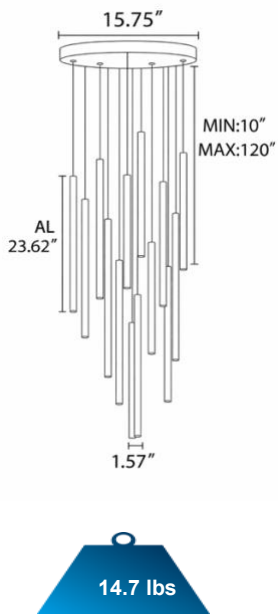

FEATURES

- 5-year limited warranty.
- Ships assembled.
- Direct Illumination.
- Aluminum housing Diameter 1.57" (standard) and 1.26" available. Length 3.94", 7.87", 11.81", 15.75", 19.69" and 23.62" . Custom sizes are available.
- Flat Lens, Acrylic lens and acrylic bubble lens length 3.94", 7.87" and 11.81" custom. Sizes are available.
- Fixture lumens per watt ratio 60 LPW.

Customized designs and crosses are available

A B C D E F G H I

MODEL INFORMATION:

Example: SB-R103A15WSA

Wattage/Size	"E" Kelvin temp options	"A" Controls	"Z" Metal Finishes	"Y" Acrylic	"X" Cable Length		
*SB-R103A15W	*S=3000K/3500K/4000K Color Select by internal CCT Color Selector, 4000K factory color default set, CRI 90	*Blank=0-10V (Default)	*A=Aged Brass	*Blank=Flat Lens (Default) 23.62" Body	*Blank=10' foot 120" (Default)		
SB-R106A30W				A = 3.94" Acrylic 23.62" Body	5'=5 foot 60"		
SB-R108A40W			A=2700K/3500K/4000K Color Select by internal CCT color Selector, 4000K factory color default set. CRI 90	L=ELV/Triac line dimming	B=Black Jack	B = 3.94" Bubble Acrylic 23.62" Body	15'=15 foot 180"
SB-R110A50W						C = 7.87" Acrylic 23.62" Body	
SB-R112A60W					S=Platinum Silver	D = 7.87" Bubble Acrylic 23.62" Body	20'=20 foot 240"
SB-R115A80W							
SB-R118A90W							
SB-R121A100W	W=Gloss White	E = 11.81" Acrylic 23.62" Body	30'=30 foot 360"				
SB-R125A125W							
SB-R130A150W							
SB-R135A180W							

DIMENSIONS & WEIGHTS FOR BODY WITH FLAT LENS:

SB-R103A15W/3 Lights

SB-R106A30W/6 Lights

SB-R108A40W/8 Lights

SB-R110A50W/10 Lights

SB-R112A60W/12 Lights

SB-R115A80W/15 Lights

SB-R118A90W/18 Lights

SB-R121A100W/21 Lights

DIMENSIONS & WEIGHTS BODY WITH FLAT LENS:

SB-R125A125W/25 Lights

SB-R130A150W/30 Lights

SB-R135A180W/35 Lights