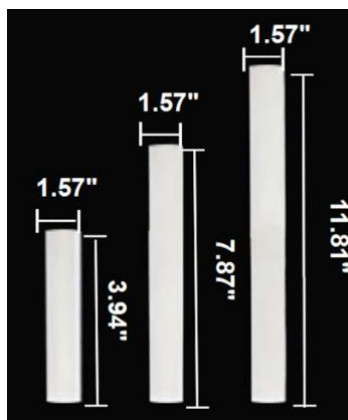

Acrylic Lens Sizes