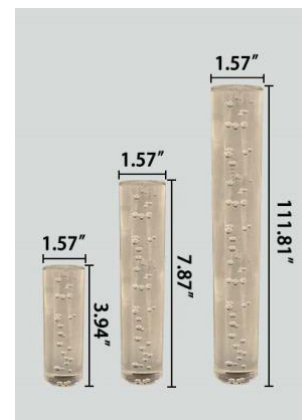

FEATURES

- 5-year limited warranty.
- Ships assembled.
- Direct Illumination.
- Aluminum housing Diameter 1.57" (standard) and 1.26" available. Length 3.94", 7.87", 11.81", 15.75", 19.69" and 23.62" (standard) . Custom sizes are available.
- Flat Lens, Acrylic lens and acrylic bubble lens length 3.94", 7.87" and 11.81", Custom Sizes are available.
- Fixture lumens per watt ratio 60 LPW.

MODEL INFORMATION:

Example: SB-R101A08WSA

Wattage/Size	"E" Kelvin temp options	"A" Controls	"Z" Metal Finishes	"Y" Acrylic	"X" Cable Length
*SB-R101A08W	*S=3000K/3500K/4000K Color Select by internal CCT Color Selector, 4000K factory color default set, CRI 90	*Blank=0-10V (Default)	*A=Aged Brass	*Blank=Flat Lens (Default) 23.62" body	*Blank=10' foot 120" (Default)
			B=Black Jack	A= 3.94" Acrylic 23.62" Body	5'=5 foot 60"
SB-R101B08W	A=2700K/3500K/4000K Color Select by internal CCT color Selector, 4000K factory color default set. CRI 90	L=ELV/Triac dimming	S=Platinum Silver	B=3.94" Bubble Acrylic 23.62" Body	15'=15 foot 180"
			W=Gloss White	C= 7.87" Acrylic 23.62" Body	20'=20 foot 240"
			Other color	D=7.87" Bubble Acrylic 23.62" body	25'=25 foot 300"
				E=11.81" Acrylic 23.62" Body	30'=30 foot 360"

Please request Specialty pricing for additional Aluminum body sizes and acrylic sizes

Aluminum Body Sizes

Acrylic Lens Sizes

Bubble Acrylic Lens Sizes

STANDARD COLOR FINISHES

Discover beyond our standard hues with over 6,500 [finishes and colors](#) available for your luminaire, including precise color matching, NFL team colors, and custom RAL finishes. Elevate your design with metallic, sparkle, or transparent textures for a touch of individuality. Explore our most popular selections below and contact our factory for personalized quotes.