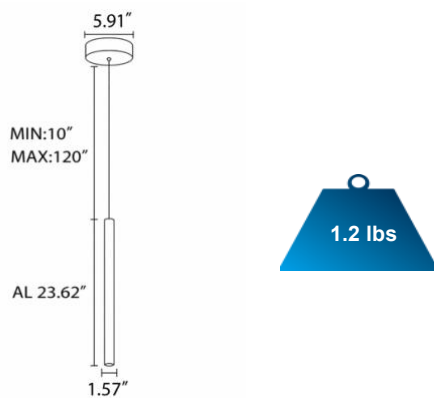

FEATURES

- 5-year limited warranty.
- Ships assembled.
- Direct Illumination.
- Aluminum housing Diameter 1.57" (standard) and 1.26" available. Length 3.94", 7.87", 11.81", 15.75", 19.69" and 23.62" (standard) . Custom sizes are available.
- Flat Lens, Acrylic lens and acrylic bubble lens length 3.94", 7.87" and 11.81", Custom Sizes are available.
- Fixture lumens per watt ratio 60 LPW.

Customized designs and crosses are available

23.62" Body, Flat Lens

Canopy mount

Driver Remote mount

23.62" body with flat lens is standard; acrylic lens and bubble acrylic lens are optional.

The suspension style and quantity can be customized, or selected from From standard suspension options, including [AXIS](#) and [Chamonix](#).

DIMENSIONS & WEIGHTS FOR BODY WITH FLAT LENS:

SB-R101A08W

SB-R101B08W