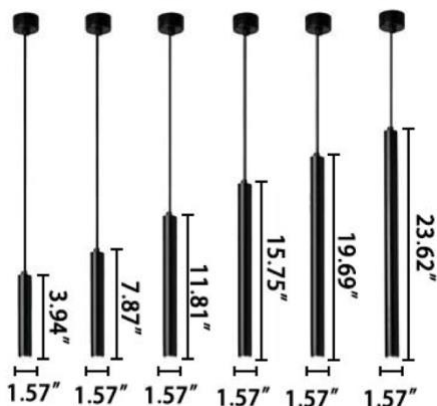

MODEL INFORMATION:

Example: SB-R101A08WSA

Wattage/Size	"E" Kelvin temp options	"A" Controls	"Z" Metal Finishes	"Y" Acrylic	"X" Cable Length
*SB-R101A08W	*S=3000K/3500K/4000K Color Select by internal CCT Color Selector, 4000K factory color default set, CRI 90	*Blank=0-10V (Default)	*A=Aged Brass	*Blank=Flat Lens (Default) 23.62" body	*Blank=10' foot 120" (Default)
			B=Black Jack	A= 3.94" Acrylic 23.62" Body	5'=5 foot 60"
SB-R101B08W	A=2700K/3500K/4000K Color Select by internal CCT color Selector, 4000K factory color default set. CRI 90	L=ELV/Triac dimming	S=Platinum Silver	B=3.94" Bubble Acrylic 23.62" Body	15'=15 foot 180"
			W=Gloss White	C= 7.87" Acrylic 23.62" Body	20'=20 foot 240"
			Other color	D=7.87" Bubble Acrylic 23.62" body	25'=25 foot 300"
				E=11.81" Acrylic 23.62" Body	30'=30 foot 360"

Please request Specialty pricing for additional Aluminum body sizes and acrylic sizes

Aluminum Body Sizes