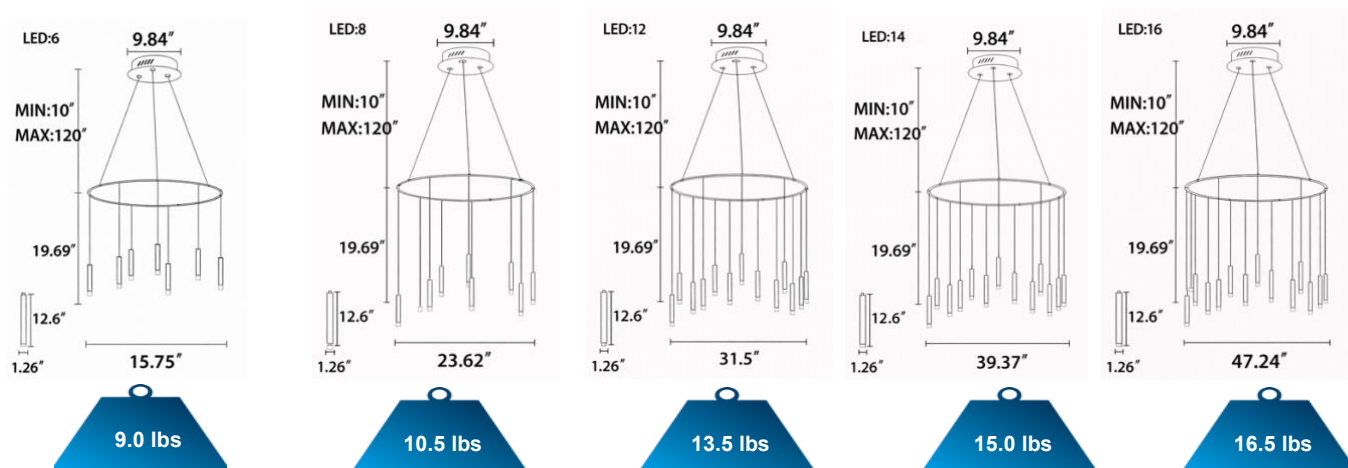

FEATURES

- 5-year limited warranty.
- Ships assembled.
- Direct Illumination.
- Aluminum housing Diameter 1.26" (standard) and 1.57" available. Length 3.94", 7.87", 8.66" (standard) 11.81", 15.75", 19.69" and 23.62" . Custom sizes are available.
- Flat Lens, Acrylic lens and acrylic bubble lens length 3.94"(standard),7.87" and 11.81". Custom sizes are available.
- Fixture lumens per watt ratio 60 LPW.
- More 50 lbs must be installed using a U.L. listed outlet box or supported independently of the outlet box.

DIMENSIONS & WEIGHTS:

SB-R6

DIMENSIONS & WEIGHTS:

SB-R7

SB-R8