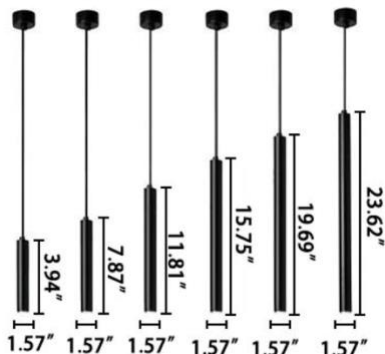

MODEL INFORMATION:

Example: SB-R606A30WSA

Model Number Number of Lights / Wattage / lumens	"E" Kelvin options	"A" Controls	"Z" Metal Finishes	"Y" Acrylic	"X" Cable Length		
*SB-R606A30W 6 Lights / 30W / 1800 lm	*S=3000K/3500K/4000K Color Select by internal CCT Color Selector, 4000K factory color default set, CRI 90	*Blank=0-10V (Default)	*A=Aged Brass PPB-10674 Aged Brass	*Blank = 8.66" Body + 3.94" Acrylic (Default)	*Blank=10' foot 120" (Default)		
SB-R608A40W 8 Lights / 40W / 2400 lm			5'=5 foot 60"				
SB-R612A60W 8 Lights / 60W / 3600 lm			15'=15 foot 180"				
SB-R614A70W 8 Lights / 70W / 4200 lm							
SB-R616A80W 8 Lights / 80W / 4800lm							
SB-R714A70W 14 Lights / 70W / 4200 lm			L=ELV/Triac line dimming	S=Platinum Silver PMB-8173 Platinum Silver	B = 3.94" Bubble Acrylic 11.81" Body	20'=20 foot 240"	
SB-R720A100W 20 Lights / 100W / 6000 lm				C = 7.87" Acrylic 19.69" Body			
SB-R726A130W 26 Lights / 130W / 7800 lm				A=2700K/3500K/4000K Color Select by internal CCT color Selector, 4000K factory color default set. CRI 90	W=Gloss White PSS-5690 Gloss White	D = 7.87" Bubble Acrylic 19.69" Body	30'=30 foot 360"
SB-R730A150W 30 Lights / 150W / 9000 lm							
SB-R826A130W 34 Lights / 130W / 7800 lm							
SB-R834A170W 34 Lights / 170W / 10200 lm							
SB-R842A210W 42 Lights / 210W / 12600 lm							

Please request Specialty pricing for additional Aluminum body sizes and acrylic sizes

Aluminum Body Sizes