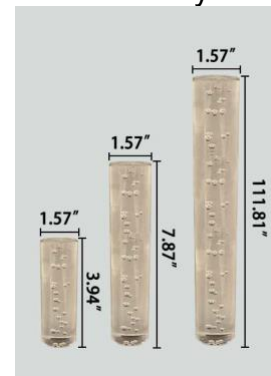

FEATURES

- 5-year limited warranty.
- Ships assembled.
- Direct Illumination.
- Aluminum housing Diameter 1.26" (standard) and 1.57" available. Length 3.94", 7.87", 8.66" (standard) 11.81", 15.75", 19.69" and 23.62" . Custom sizes are available.
- Flat Lens, Acrylic lens and acrylic bubble lens length 3.94"(standard),7.87" and 11.81". Custom sizes are available.
- Fixture lumens per watt ratio 60 LPW.
- More 50 lbs must be installed using a U.L. listed outlet box or supported independently of the outlet box.

Please request Specialty pricing for additional Aluminum body sizes and acrylic sizes

Aluminum Body Sizes

Acrylic Lens Sizes

Bubble Acrylic Lens Sizes

Discover beyond our standard hues with over 6,500 [finishes and colors](#) available for your luminaire, including precise color matching, NFL team colors, and custom RAL finishes. Elevate your design with metallic, sparkle, or transparent textures for a touch of individuality. Explore our most popular selections below and contact our factory for personalized quotes.