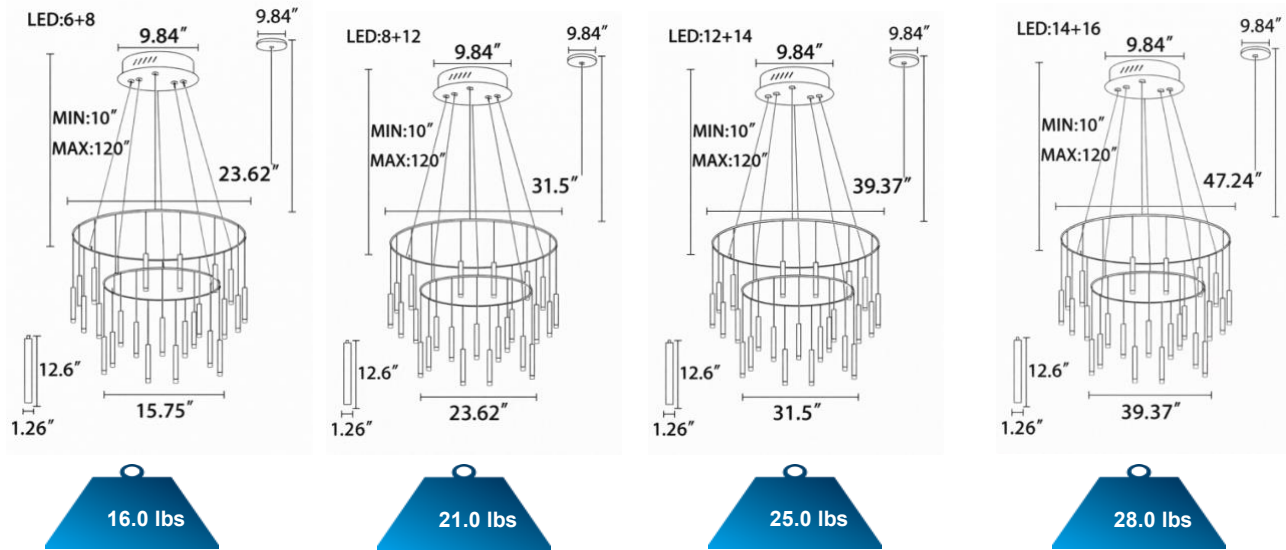

FEATURES

- 5-year limited warranty.
- Ships assembled.
- Direct Illumination.
- Aluminum housing Diameter 1.26" (standard) and 1.57" available. Length 3.94", 7.87", 8.66" (standard) 11.81", 15.75", 19.69" and 23.62" . Custom sizes are available.
- Flat Lens, Acrylic lens and acrylic bubble lens length 3.94"(standard),7.87" and 11.81". Custom sizes are available.
- Fixture lumens per watt ratio 60 LPW.
- More 50 lbs must be installed using a U.L. listed outlet box or supported independently of the outlet box.

MODEL INFORMATION:

Example: SB-R606A30WSA

Model Number Number of Lights / Wattage / lumens	"E" Kelvin options	"A" Controls	"Z" Metal Finishes	"Y" Acrylic	"X" Cable Length	
*SB-R606A30W 6 Lights / 30W / 1800 lm	*S=3000K/3500K/4000K Color Select by internal CCT Color Selector, 4000K factory color default set, CRI 90	*Blank=0-10V (Default)	*A=Aged Brass PPB-10674 Aged Brass 	*Blank = 8.66" Body + 3.94" Acrylic (Default)	*Blank=10' foot 120" (Default)	
SB-R608A40W 8 Lights / 40W / 2400 lm			5'=5 foot 60"			
SB-R612A60W 8 Lights / 60W / 3600 lm			15'=15 foot 180"			
SB-R614A70W 8 Lights / 70W / 4200 lm						
SB-R616A80W 8 Lights / 80W / 4800lm						
SB-R714A70W 14 Lights / 70W / 4200 lm			L=ELV/Triac line dimming	S=Platinum Silver PMB-8173 Platinum Silver 	B = 3.94" Bubble Acrylic 11.81" Body	20'=20 foot 240"
SB-R720A100W 20 Lights / 100W / 6000 lm				C = 7.87" Acrylic 19.69" Body		
SB-R726A130W 26 Lights / 130W / 7800 lm				A=2700K/3500K/4000K Color Select by internal CCT color Selector, 4000K factory color default set. CRI 90	W=Gloss White PSS-5690 Gloss White 	D = 7.87" Bubble Acrylic 19.69" Body
SB-R730A150W 30 Lights / 150W / 9000 lm						
SB-R826A130W 34 Lights / 130W / 7800 lm						
SB-R834A170W 34 Lights / 170W / 10200 lm						
SB-R842A210W 42 Lights / 210W / 12600 lm						

DIMENSIONS & WEIGHTS:

SB-R6

DIMENSIONS & WEIGHTS:

SB-R7

SB-R8