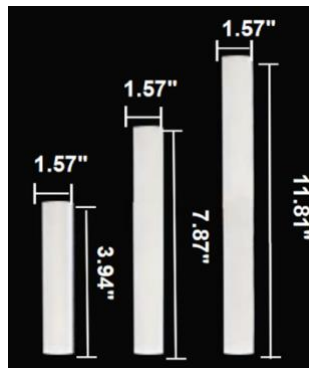

Acrylic Lens Sizes