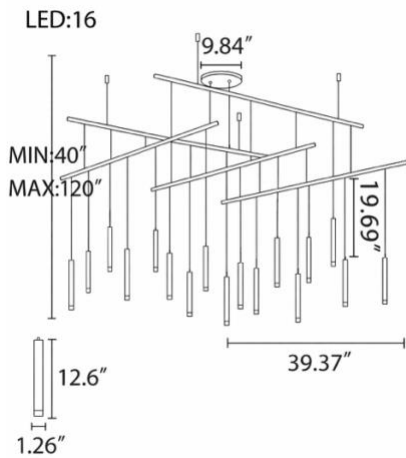

## FEATURES

- 5-year limited warranty.
- Ships assembled.
- Direct Illumination.
- Aluminum housing Diameter 1.26" (standard) and 1.57" available. Length 3.94", 7.87", 8.66" (standard) 11.81", 15.75", 19.69" and 23.62" . Custom sizes are available.
- Flat Lens, Acrylic lens and acrylic bubble lens length 3.94"(standard),7.87" and 11.81". Custom sizes are available.
- Fixture lumens per watt ratio 60 LPW.
- More 50 lbs must be installed using a U.L. listed outlet box or supported independently of the outlet box.

**MODEL INFORMATION:**

**Example: SB-R206A30WSA**

Model Number Number of Lights / Wattage	"E" Kelvin options	"A" Controls	"Z" Metal Finishes	"Y" Acrylic	"X" Cable Length
*SB-R206A30W 6 Lights / 30W	*S=3000K/3500K/4000K Color Select by internal CCT Color Selector, 4000K factory color default set, CRI 90	*Blank=0-10V (Default)	*A=Aged Brass	*Blank = 8.66" Body + 3.94" Acrylic (Default)	*Blank=10' foot 120" (Default) 5'=5 foot 60"
SB-R315A75W 15 Lights / 75W			B=Black Jack	A = 3.94" Acrylic 11.81" Body B = 3.94" Bubble Acrylic Body = 11.81"	15'=15 foot 180"
SB-R416A90W 16 Lights / 90W	A=2700K/3500K/4000K Color Select by internal CCT color Selector, 4000K factory color default set. CRI 90	L=ELV/Triac line dimming	S=Platinum Silver	C = 7.87" Acrylic Body = 19.69"	20'=20 foot 240"
SB-R509A45W 9 Lights / 45W			W=Gloss White	D = 7.87" Bubble Acrylic Body = 19.69"	30=30 foot 360"

**DIMENSIONS & WEIGHTS:**

SB-R206A30W

SB-R315A75W

SB-R416A90W

SB-R509A45W