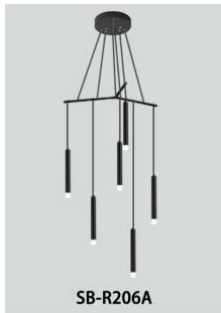

Selva Terrace

PRODUCT DESCRIPTION

This sculptural chandelier combines intersecting linear elements with cascading pendants to create a bold yet refined architectural composition. The layered geometry introduces depth and movement, while the minimalist design delivers an elegant, contemporary statement ideal for grand spaces, atriums, and luxury interiors.

FEATURES

- 5-year limited warranty.
- Ships assembled.
- Direct Illumination.
- Aluminum housing Diameter 1.26" (standard) and 1.57" available. Length 3.94", 7.87", 8.66" (standard) 11.81", 15.75", 19.69" and 23.62" . Custom sizes are available.
- Flat Lens, Acrylic lens and acrylic bubble lens length 3.94"(standard),7.87" and 11.81". Custom sizes are available.
- Fixture lumens per watt ratio 60 LPW.
- More 50 lbs must be installed using a U.L. listed outlet box or supported independently of the outlet box.

SPECIFICATIONS

- 90+ CRI.
- Input: 120-277V, 50/60Hz.
- 0-10V dimming standard, ELV / TRIAC dimming available.
- UL listed, suitable for dry location.
- Gloss White, Black Jack, Platinum Silver and Aged Brass color finish as standard, 6,500 custom colors are available.
- Built in color temperature selectable. Choose from 3000K/3500K/4000K Or 2700K/3500K/4000K. Custom color temperatures, RGB available.

Customized designs and crosses are available

The suspension style and quantity can be customized, or selected from From standard suspension options, including [AXIS](#) and [Chamonix](#).