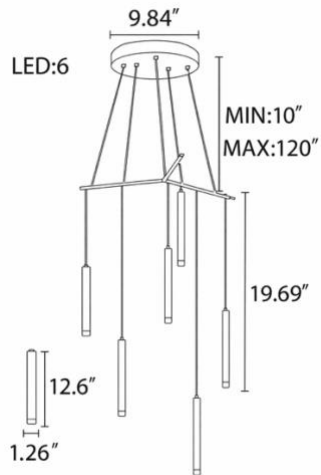

## FEATURES

- 5-year limited warranty.
- Ships assembled.
- Direct Illumination.
- Aluminum housing Diameter 1.26" (standard) and 1.57" available. Length 3.94", 7.87", 8.66" (standard) 11.81", 15.75", 19.69" and 23.62" . Custom sizes are available.
- Flat Lens, Acrylic lens and acrylic bubble lens length 3.94"(standard),7.87" and 11.81". Custom sizes are available.
- Fixture lumens per watt ratio 60 LPW.
- More 50 lbs must be installed using a U.L. listed outlet box or supported independently of the outlet box.

**MODEL INFORMATION:**

**Example: SB-R206A30WSA**

Model Number Number of Lights / Wattage	"E" Kelvin options	"A" Controls	"Z" Metal Finishes	"Y" Acrylic	"X" Cable Length
*SB-R206A30W 6 Lights / 30W	*S=3000K/3500K/4000K Color Select by internal CCT Color Selector, 4000K factory color default set, CRI 90	*Blank=0-10V (Default)	*A=Aged Brass	*Blank = 8.66" Body + 3.94" Acrylic (Default)	*Blank=10' foot 120" (Default) 5'=5 foot 60"
SB-R315A75W 15 Lights / 75W			B=Black Jack	A = 3.94" Acrylic 11.81" Body B = 3.94" Bubble Acrylic Body = 11.81"	15'=15 foot 180"
SB-R416A90W 16 Lights / 90W	A=2700K/3500K/4000K Color Select by internal CCT color Selector, 4000K factory color default set. CRI 90	L=ELV/Triac line dimming	S=Platinum Silver	C = 7.87" Acrylic Body = 19.69"	20'=20 foot 240"
SB-R509A45W 9 Lights / 45W			W=Gloss White	D = 7.87" Bubble Acrylic Body = 19.69"	30=30 foot 360"

**DIMENSIONS & WEIGHTS:**

SB-R206A30W

SB-R315A75W

SB-R416A90W

SB-R509A45W