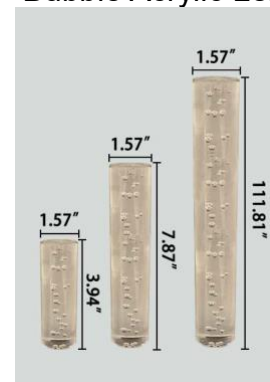

## FEATURES

- 5-year limited warranty.
- Ships assembled.
- Direct Illumination.
- Aluminum housing Diameter 1.26" (standard) and 1.57" available. Length 3.94", 7.87", 8.66" (standard) 11.81", 15.75", 19.69" and 23.62" . Custom sizes are available.
- Flat Lens, Acrylic lens and acrylic bubble lens length 3.94"(standard),7.87" and 11.81". Custom sizes are available.
- Fixture lumens per watt ratio 60 LPW.
- More 50 lbs must be installed using a U.L. listed outlet box or supported independently of the outlet box.

**MODEL INFORMATION:**

**Example: SB-R206A30WSA**

Model Number Number of Lights / Wattage	"E" Kelvin options	"A" Controls	"Z" Metal Finishes	"Y" Acrylic	"X" Cable Length
*SB-R206A30W 6 Lights / 30W	*S=3000K/3500K/4000K Color Select by internal CCT Color Selector, 4000K factory color default set, CRI 90	*Blank=0-10V (Default)	*A=Aged Brass	*Blank = 8.66" Body + 3.94" Acrylic (Default)	*Blank=10' foot 120" (Default) 5'=5 foot 60"
SB-R315A75W 15 Lights / 75W			B=Black Jack	A = 3.94" Acrylic 11.81" Body B = 3.94" Bubble Acrylic Body = 11.81"	15'=15 foot 180"
SB-R416A90W 16 Lights / 90W	A=2700K/3500K/4000K Color Select by internal CCT color Selector, 4000K factory color default set. CRI 90	L=ELV/Triac line dimming	S=Platinum Silver	C = 7.87" Acrylic Body = 19.69"	20'=20 foot 240"
SB-R509A45W 9 Lights / 45W			W=Gloss White	D = 7.87" Bubble Acrylic Body = 19.69"	30=30 foot 360"

Please request Specialty pricing for additional Aluminum body sizes and acrylic sizes

Aluminum Body Sizes

Acrylic Lens Sizes

Bubble Acrylic Lens Sizes

**STANDARD COLOR FINISHES**

Discover beyond our standard hues with over 6,500 [finishes and colors](#) available for your luminaire, including precise color matching, NFL team colors, and custom RAL finishes. Elevate your design with metallic, sparkle, or transparent textures for a touch of individuality. Explore our most popular selections below and contact our factory for personalized quotes.