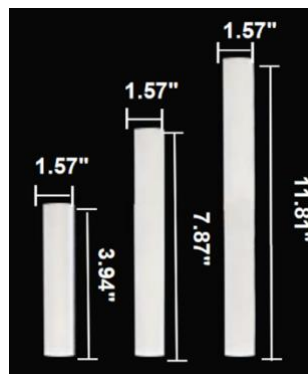

Acrylic Lens Sizes