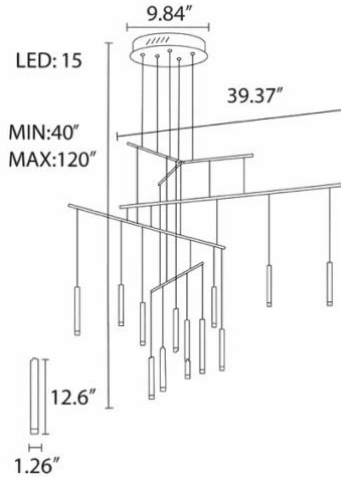

## FEATURES

- 5-year limited warranty.
- Ships assembled.
- Direct Illumination.
- Aluminum housing Diameter 1.26" (standard) and 1.57" available. Length 3.94", 7.87", 8.66" (standard) 11.81", 15.75", 19.69" and 23.62" . Custom sizes are available.
- Flat Lens, Acrylic lens and acrylic bubble lens length 3.94"(standard),7.87" and 11.81". Custom sizes are available.
- Fixture lumens per watt ratio 60 LPW.
- More 50 lbs must be installed using a U.L. listed outlet box or supported independently of the outlet box.

**MODEL INFORMATION:**

**Example: SB-R206A30WSA**

Model Number Number of Lights / Wattage	"E" Kelvin options	"A" Controls	"Z" Metal Finishes	"Y" Acrylic	"X" Cable Length
*SB-R206A30W 6 Lights / 30W	*S=3000K/3500K/4000K Color Select by internal CCT Color Selector, 4000K factory color default set, CRI 90	*Blank=0-10V (Default)	*A=Aged Brass	*Blank = 8.66" Body + 3.94" Acrylic (Default)	*Blank=10' foot 120" (Default) 5'=5 foot 60"
SB-R315A75W 15 Lights / 75W			B=Black Jack	A = 3.94" Acrylic 11.81" Body B = 3.94" Bubble Acrylic Body = 11.81"	15'=15 foot 180"
SB-R416A90W 16 Lights / 90W	A=2700K/3500K/4000K Color Select by internal CCT color Selector, 4000K factory color default set. CRI 90	L=ELV/Triac line dimming	S=Platinum Silver	C = 7.87" Acrylic Body = 19.69"	20'=20 foot 240"
SB-R509A45W 9 Lights / 45W			W=Gloss White	D = 7.87" Bubble Acrylic Body = 19.69"	30=30 foot 360"

**DIMENSIONS & WEIGHTS:**

SB-R206A30W

SB-R315A75W

SB-R416A90W

SB-R509A45W