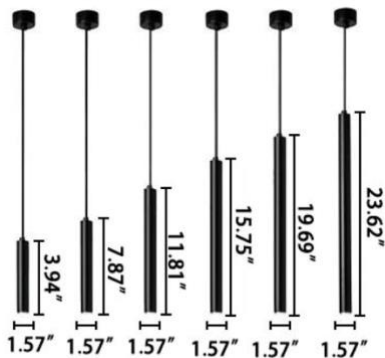

MODEL INFORMATION:

Example: SB-R206A30WSA

Model Number Number of Lights / Wattage	"E" Kelvin options	"A" Controls	"Z" Metal Finishes	"Y" Acrylic	"X" Cable Length
*SB-R206A30W 6 Lights / 30W	*S=3000K/3500K/4000K Color Select by internal CCT Color Selector, 4000K factory color default set, CRI 90	*Blank=0-10V (Default)	*A=Aged Brass	*Blank = 8.66" Body + 3.94" Acrylic (Default)	*Blank=10' foot 120" (Default) 5'=5 foot 60"
SB-R315A75W 15 Lights / 75W			B=Black Jack	A = 3.94" Acrylic 11.81" Body B = 3.94" Bubble Acrylic Body = 11.81"	15'=15 foot 180"
SB-R416A90W 16 Lights / 90W	A=2700K/3500K/4000K Color Select by internal CCT color Selector, 4000K factory color default set. CRI 90	L=ELV/Triac line dimming	S=Platinum Silver	C = 7.87" Acrylic Body = 19.69"	20'=20 foot 240"
SB-R509A45W 9 Lights / 45W			W=Gloss White	D = 7.87" Bubble Acrylic Body = 19.69"	30=30 foot 360"

Please request Specialty pricing for additional Aluminum body sizes and acrylic sizes

Aluminum Body Sizes