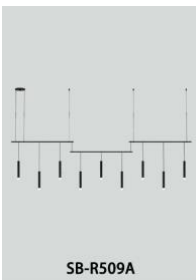

Selva Terrace

PRODUCT DESCRIPTION

This sculptural chandelier combines intersecting linear elements with cascading pendants to create a bold yet refined architectural composition. The layered geometry introduces depth and movement, while the minimalist design delivers an elegant, contemporary statement ideal for grand spaces, atriums, and luxury interiors.

FEATURES

- 5-year limited warranty.
- Ships assembled.
- Direct Illumination.
- Aluminum housing Diameter 1.26" (standard) and 1.57" available. Length 3.94", 7.87", 8.66" (standard) 11.81", 15.75", 19.69" and 23.62" . Custom sizes are available.
- Flat Lens, Acrylic lens and acrylic bubble lens length 3.94"(standard),7.87" and 11.81". Custom sizes are available.
- Fixture lumens per watt ratio 60 LPW.
- More 50 lbs must be installed using a U.L. listed outlet box or supported independently of the outlet box.

SPECIFICATIONS

- 90+ CRI.
- Input: 120-277V, 50/60Hz.
- 0-10V dimming standard, ELV / TRIAC dimming available.
- UL listed, suitable for dry location.
- Gloss White, Black Jack, Platinum Silver and Aged Brass color finish as standard, 6,500 custom colors are available.
- Built in color temperature selectable. Choose from 3000K/3500K/4000K Or 2700K/3500K/4000K. Custom color temperatures, RGB available.

Customized designs and crosses are available

The suspension style and quantity can be customized, or selected from From standard suspension options, including [AXIS](#) and [Chamonix](#).