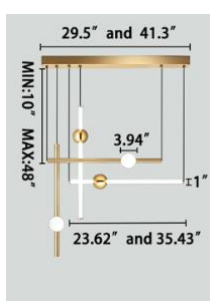

FEATURES

- 5-year limited warranty.
- Ships assembled.
- 360 Degree Illumination.
- Each light Diameter 1" Length 23.62", 35.43". Custom sizes and Length are available.
- Fixture lumens per watt ratio 100 LPW.

DIMENSIONS & WEIGHTS:

SB-C801A 1Light

23.62" 1.3 lbs
35.43" 2.0 lbs

SB-C801B 1Light

23.62" 1.3 lbs
35.43" 2.0 lbs

SB-C802A 2 Lights

23.62" 4.4 lbs
35.43" 5.5 lbs

SB-C802A 2 Lights

23.62" 4.4 lbs
35.43" 6.6 lbs

SB-C803A 3 Lights

23.62" 6.6 lbs
35.43" 9.9 lbs

SB-C803B 3 Lights

23.62" 6.6 lbs
35.43" 9.9 lbs

SB-C804A 4 Lights

23.62" 8.8 lbs
35.43" 11.4 lbs

SB-C804B 4 Lights

23.62" 8.8 lbs
35.43" 11.4 lbs

SB-C805A 5 Lights

23.62" 10.1 lbs
35.43" 12.1 lbs

SB-C805B 5 Lights

23.62" 10.1 lbs
35.43" 12.1 lbs

SB-C806A 6 Lights

23.62" 13.2 lbs
35.43" 14.3 lbs