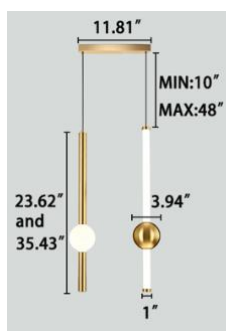

FEATURES

- 5-year limited warranty.
- Ships assembled.
- 360 Degree Illumination.
- Each light Diameter 1" Length 23.62", 35.43". Custom sizes and Length are available.
- Fixture lumens per watt ratio 100 LPW.

DIMENSIONS & WEIGHTS:

SB-C801A 1Light

23.62" 1.3 lbs
35.43" 2.0 lbs

SB-C801B 1Light

23.62" 1.3 lbs
35.43" 2.0 lbs

SB-C802A 2 Lights

23.62" 4.4 lbs
35.43" 5.5 lbs

SB-C802A 2 Lights

23.62" 4.4 lbs
35.43" 6.6 lbs

SB-C803A 3 Lights

23.62" 6.6 lbs
35.43" 9.9 lbs

SB-C803B 3 Lights

23.62" 6.6 lbs
35.43" 9.9 lbs

SB-C804A 4 Lights

23.62" 8.8 lbs
35.43" 11.4 lbs

SB-C804B 4 Lights

23.62" 8.8 lbs
35.43" 11.4 lbs

SB-C805A 5 Lights

23.62" 10.1 lbs
35.43" 12.1 lbs

SB-C805B 5 Lights

23.62" 10.1 lbs
35.43" 12.1 lbs

SB-C806A 6 Lights

23.62" 13.2 lbs
35.43" 14.3 lbs