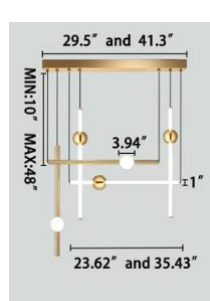

FEATURES

- 5-year limited warranty.
- Ships assembled.
- 360 Degree Illumination.
- Each light Diameter 1" Length 23.62", 35.43". Custom sizes and Length are available.
- Fixture lumens per watt ratio 100 LPW.

DIMENSIONS & WEIGHTS:

SB-C801A 1Light

23.62" 1.3 lbs
35.43" 2.0 lbs

SB-C801B 1Light

23.62" 1.3 lbs
35.43" 2.0 lbs

SB-C802A 2 Lights

23.62" 4.4 lbs
35.43" 5.5 lbs

SB-C802A 2 Lights

23.62" 4.4 lbs
35.43" 6.6 lbs

SB-C803A 3 Lights

23.62" 6.6 lbs
35.43" 9.9 lbs

SB-C803B 3 Lights

23.62" 6.6 lbs
35.43" 9.9 lbs

SB-C804A 4 Lights

23.62" 8.8 lbs
35.43" 11.4 lbs

SB-C804B 4 Lights

23.62" 8.8 lbs
35.43" 11.4 lbs

SB-C805A 5 Lights

23.62" 10.1 lbs
35.43" 12.1 lbs

SB-C805B 5 Lights

23.62" 10.1 lbs
35.43" 12.1 lbs

SB-C806A 6 Lights

23.62" 13.2 lbs
35.43" 14.3 lbs