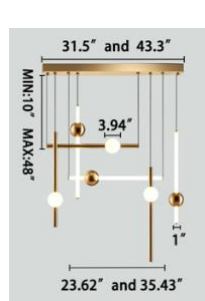

FEATURES

- 5-year limited warranty.
- Ships assembled.
- 360 Degree Illumination.
- Each light Diameter 1" Length 23.62", 35.43". Custom sizes and Length are available.
- Fixture lumens per watt ratio 100 LPW.

DIMENSIONS & WEIGHTS:

SB-C801A 1Light

23.62" 1.3 lbs
35.43" 2.0 lbs

SB-C801B 1Light

23.62" 1.3 lbs
35.43" 2.0 lbs

SB-C802A 2 Lights

23.62" 4.4 lbs
35.43" 5.5 lbs

SB-C802A 2 Lights

23.62" 4.4 lbs
35.43" 6.6 lbs

SB-C803A 3 Lights

23.62" 6.6 lbs
35.43" 9.9 lbs

SB-C803B 3 Lights

23.62" 6.6 lbs
35.43" 9.9 lbs

SB-C804A 4 Lights

23.62" 8.8 lbs
35.43" 11.4 lbs

SB-C804B 4 Lights

23.62" 8.8 lbs
35.43" 11.4 lbs

SB-C805A 5 Lights

23.62" 10.1 lbs
35.43" 12.1 lbs

SB-C805B 5 Lights

23.62" 10.1 lbs
35.43" 12.1 lbs

SB-C806A 6 Lights

23.62" 13.2 lbs
35.43" 14.3 lbs