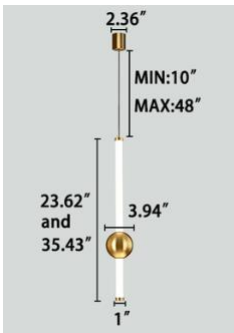

FEATURES

- 5-year limited warranty.
- Ships assembled.
- 360 Degree Illumination.
- Each light Diameter 1" Length 23.62", 35.43". Custom sizes and Length are available.
- Fixture lumens per watt ratio 100 LPW.

MODEL INFORMATION:

Example: SB-C801A10W27A

Series Model	Size/ Wattage/Lumen	"E" Kelvin temp options	"W" Controls	"Z" Metal Finishes	"X" Cable Length
	*SB-C801A10W Ø1" x 23.62" L 1 Light 800 lm	*27=2700K			
	SB-C801A15W Ø1" x 35.43" L 1 Light 1500 lm				
	SB-C801B5W Ø1" x 23.62" L 1 Light 500 lm	30=3000K	*Blank=0-10V (Default)	*A=Aged Brass	*Blank=4' foot 48" (Default)
	SB-C801B5W Ø1" x 35.43" L 1 Light 500 lm				
	SB-C802A15W Ø1" x 23.62" L 2 Light 1500 lm				
	SB-C802A20W Ø1" x 35.43" L 2 Light 2000 lm				
	SB-C802B15W Ø1" x 23.62" L 2 Light 1500 lm	35=3500K		B=Black Jack	10'=10 foot 120"
	SB-C802B20W Ø1" x 35.43" L 2 Light 2000 lm				
	SB-C803A25W Ø1" x 23.62" L 3 Light 2500 lm	40=4000K		S=Platinum Silver	15'=15 foot 180"
	SB-C803A35W Ø1" x 23.62" L 3 Light 3500 lm				
	SB-C803B20W Ø1" x 23.62" L 3 Light 2000 lm		L=ELV / Triac dimming		
	SB-C803B25W Ø1" x 23.62" L 3 Light 2500 lm				
	SB-C804A30W Ø1" x 23.62" L 4 Light 3000 lm	50=5000K		W=Gloss White	20'=20 foot 240"
	SB-C804A40W Ø1" x 23.62" L 4 Light 4000 lm				

DIMENSIONS & WEIGHTS:

SB-C801A 1Light

23.62" 1.3 lbs
35.43" 2.0 lbs

SB-C801B 1Light

23.62" 1.3 lbs
35.43" 2.0 lbs

SB-C802A 2 Lights

23.62" 4.4 lbs
35.43" 5.5 lbs

SB-C802A 2 Lights