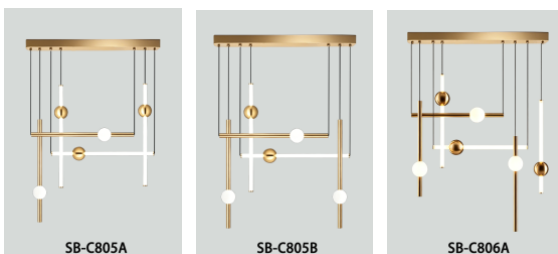

FEATURES

- 5-year limited warranty.
- Ships assembled.
- 360 Degree Illumination.
- Each light Diameter 1" Length 23.62", 35.43". Custom sizes and Length are available.
- Fixture lumens per watt ratio 100 LPW.

MODEL INFORMATION:

Example: SB-C801A10W27A

Series Model	Size/ Wattage/Lumen	"E" Kelvin temp options	"W" Controls	"Z" Metal Finishes	"X" Cable Length
	*SB-C801A10W Ø1" x 23.62" L 1 Light 800 lm	*27=2700K			
	SB-C801A15W Ø1" x 35.43" L 1 Light 1500 lm				
	SB-C801B5W Ø1" x 23.62" L 1 Light 500 lm	30=3000K	*Blank=0-10V (Default)	*A=Aged Brass	*Blank=4' foot 48" (Default)
	SB-C801B5W Ø1" x 35.43" L 1 Light 500 lm				
	SB-C802A15W Ø1" x 23.62" L 2 Light 1500 lm				
	SB-C802A20W Ø1" x 35.43" L 2 Light 2000 lm				
	SB-C802B15W Ø1" x 23.62" L 2 Light 1500 lm	35=3500K		B=Black Jack	10'=10 foot 120"
	SB-C802B20W Ø1" x 35.43" L 2 Light 2000 lm				
	SB-C803A25W Ø1" x 23.62" L 3 Light 2500 lm	40=4000K		S=Platinum Silver	15'=15 foot 180"
	SB-C803A35W Ø1" x 23.62" L 3 Light 3500 lm				
	SB-C803B20W Ø1" x 23.62" L 3 Light 2000 lm		L=ELV / Triac dimming		
	SB-C803B25W Ø1" x 23.62" L 3 Light 2500 lm				
	SB-C804A30W Ø1" x 23.62" L 4 Light 3000 lm	50=5000K		W=Gloss White	20'=20 foot 240"
	SB-C804A40W Ø1" x 23.62" L 4 Light 4000 lm				