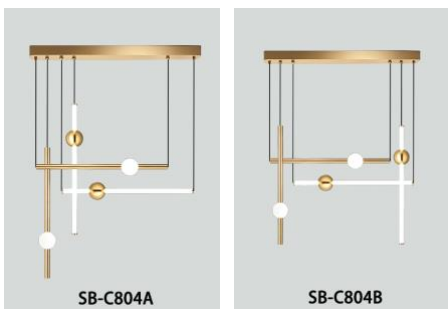

FEATURES

- 5-year limited warranty.
- Ships assembled.
- 360 Degree Illumination.
- Each light Diameter 1" Length 23.62", 35.43". Custom sizes and Length are available.
- Fixture lumens per watt ratio 100 LPW.

MODEL INFORMATION:

Example: SB-C801A10W27A

Series Model	Size/ Wattage/Lumen	"E" Kelvin temp options	"W" Controls	"Z" Metal Finishes	"X" Cable Length
	*SB-C801A10W Ø1" x 23.62" L 1 Light 800 lm	*27=2700K			
	SB-C801A15W Ø1" x 35.43" L 1 Light 1500 lm				
	SB-C801B5W Ø1" x 23.62" L 1 Light 500 lm	30=3000K	*Blank=0-10V (Default)	*A=Aged Brass	*Blank=4' foot 48" (Default)
	SB-C801B5W Ø1" x 35.43" L 1 Light 500 lm				
	SB-C802A15W Ø1" x 23.62" L 2 Light 1500 lm				
	SB-C802A20W Ø1" x 35.43" L 2 Light 2000 lm				
	SB-C802B15W Ø1" x 23.62" L 2 Light 1500 lm	35=3500K		B=Black Jack	10'=10 foot 120"
	SB-C802B20W Ø1" x 35.43" L 2 Light 2000 lm				
	SB-C803A25W Ø1" x 23.62" L 3 Light 2500 lm	40=4000K		S=Platinum Silver	15'=15 foot 180"
	SB-C803A35W Ø1" x 23.62" L 3 Light 3500 lm				
	SB-C803B20W Ø1" x 23.62" L 3 Light 2000 lm		L=ELV / Triac dimming		
	SB-C803B25W Ø1" x 23.62" L 3 Light 2500 lm				
	SB-C804A30W Ø1" x 23.62" L 4 Light 3000 lm	50=5000K		W=Gloss White	20'=20 foot 240"
	SB-C804A40W Ø1" x 23.62" L 4 Light 4000 lm				