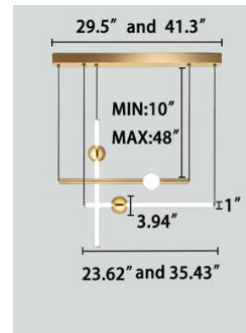

FEATURES

- 5-year limited warranty.
- Ships assembled.
- 360 Degree Illumination.
- Each light Diameter 1" Length 23.62", 35.43". Custom sizes and Length are available.
- Fixture lumens per watt ratio 100 LPW.

DIMENSIONS & WEIGHTS:

SB-C801A 1Light

23.62" 1.3 lbs
35.43" 2.0 lbs

SB-C801B 1Light

23.62" 1.3 lbs
35.43" 2.0 lbs

SB-C802A 2 Lights

23.62" 4.4 lbs
35.43" 5.5 lbs

SB-C802A 2 Lights

23.62" 4.4 lbs
35.43" 6.6 lbs

SB-C803A 3 Lights

23.62" 6.6 lbs
35.43" 9.9 lbs

SB-C803B 3 Lights

23.62" 6.6 lbs
35.43" 9.9 lbs

SB-C804A 4 Lights

23.62" 8.8 lbs
35.43" 11.4 lbs

SB-C804B 4 Lights

23.62" 8.8 lbs
35.43" 11.4 lbs

SB-C805A 5 Lights

23.62" 10.1 lbs
35.43" 12.1 lbs

SB-C805B 5 Lights

23.62" 10.1 lbs
35.43" 12.1 lbs

SB-C806A 6 Lights

23.62" 13.2 lbs
35.43" 14.3 lbs