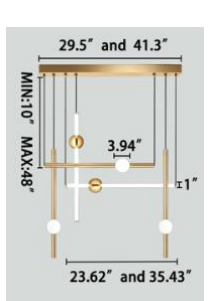

FEATURES

- 5-year limited warranty.
- Ships assembled.
- 360 Degree Illumination.
- Each light Diameter 1" Length 23.62", 35.43". Custom sizes and Length are available.
- Fixture lumens per watt ratio 100 LPW.

DIMENSIONS & WEIGHTS:

SB-C801A 1Light

23.62" 1.3 lbs
35.43" 2.0 lbs

SB-C801B 1Light

23.62" 1.3 lbs
35.43" 2.0 lbs

SB-C802A 2 Lights

23.62" 4.4 lbs
35.43" 5.5 lbs

SB-C802A 2 Lights

23.62" 4.4 lbs
35.43" 6.6 lbs

SB-C803A 3 Lights

23.62" 6.6 lbs
35.43" 9.9 lbs

SB-C803B 3 Lights

23.62" 6.6 lbs
35.43" 9.9 lbs

SB-C804A 4 Lights

23.62" 8.8 lbs
35.43" 11.4 lbs

SB-C804B 4 Lights

23.62" 8.8 lbs
35.43" 11.4 lbs

SB-C805A 5 Lights

23.62" 10.1 lbs
35.43" 12.1 lbs

SB-C805B 5 Lights

23.62" 10.1 lbs
35.43" 12.1 lbs

SB-C806A 6 Lights

23.62" 13.2 lbs
35.43" 14.3 lbs