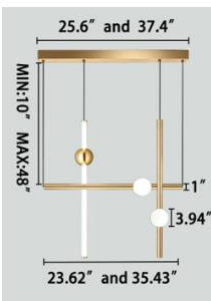

FEATURES

- 5-year limited warranty.
- Ships assembled.
- 360 Degree Illumination.
- Each light Diameter 1" Length 23.62", 35.43". Custom sizes and Length are available.
- Fixture lumens per watt ratio 100 LPW.

DIMENSIONS & WEIGHTS:

SB-C801A 1Light

23.62" 1.3 lbs
35.43" 2.0 lbs

SB-C801B 1Light

23.62" 1.3 lbs
35.43" 2.0 lbs

SB-C802A 2 Lights

23.62" 4.4 lbs
35.43" 5.5 lbs

SB-C802A 2 Lights

23.62" 4.4 lbs
35.43" 6.6 lbs

SB-C803A 3 Lights

23.62" 6.6 lbs
35.43" 9.9 lbs

SB-C803B 3 Lights

23.62" 6.6 lbs
35.43" 9.9 lbs

SB-C804A 4 Lights

23.62" 8.8 lbs
35.43" 11.4 lbs

SB-C804B 4 Lights

23.62" 8.8 lbs
35.43" 11.4 lbs

SB-C805A 5 Lights

23.62" 10.1 lbs
35.43" 12.1 lbs

SB-C805B 5 Lights

23.62" 10.1 lbs
35.43" 12.1 lbs

SB-C806A 6 Lights

23.62" 13.2 lbs
35.43" 14.3 lbs