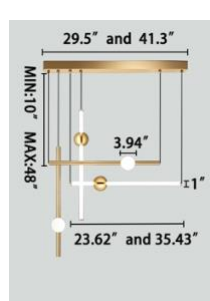

FEATURES

- 5-year limited warranty.
- Ships assembled.
- 360 Degree Illumination.
- Each light Diameter 1" Length 23.62", 35.43". Custom sizes and Length are available.
- Fixture lumens per watt ratio 100 LPW.

DIMENSIONS & WEIGHTS:

SB-C801A 1Light

23.62" 1.3 lbs
35.43" 2.0 lbs

SB-C801B 1Light

23.62" 1.3 lbs
35.43" 2.0 lbs

SB-C802A 2 Lights

23.62" 4.4 lbs
35.43" 5.5 lbs

SB-C802A 2 Lights

23.62" 4.4 lbs
35.43" 6.6 lbs

SB-C803A 3 Lights

23.62" 6.6 lbs
35.43" 9.9 lbs

SB-C803B 3 Lights

23.62" 6.6 lbs
35.43" 9.9 lbs

SB-C804A 4 Lights

23.62" 8.8 lbs
35.43" 11.4 lbs

SB-C804B 4 Lights

23.62" 8.8 lbs
35.43" 11.4 lbs

SB-C805A 5 Lights

23.62" 10.1 lbs
35.43" 12.1 lbs

SB-C805B 5 Lights

23.62" 10.1 lbs
35.43" 12.1 lbs

SB-C806A 6 Lights

23.62" 13.2 lbs
35.43" 14.3 lbs