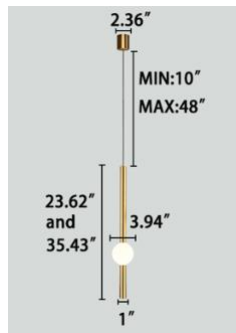

FEATURES

- 5-year limited warranty.
- Ships assembled.
- 360 Degree Illumination.
- Each light Diameter 1" Length 23.62", 35.43". Custom sizes and Length are available.
- Fixture lumens per watt ratio 100 LPW.

MODEL INFORMATION:

Example: SB-C801A10W27A

Series Model	Size/ Wattage/Lumen	"E" Kelvin temp options	"W" Controls	"Z" Metal Finishes	"X" Cable Length
	*SB-C801A10W Ø1" x 23.62" L 1 Light 800 lm	*27=2700K			
	SB-C801A15W Ø1" x 35.43" L 1 Light 1500 lm				
	SB-C801B5W Ø1" x 23.62" L 1 Light 500 lm	30=3000K	*Blank=0-10V (Default)	*A=Aged Brass	*Blank=4' foot 48" (Default)
	SB-C801B5W Ø1" x 35.43" L 1 Light 500 lm				
	SB-C802A15W Ø1" x 23.62" L 2 Light 1500 lm				
	SB-C802A20W Ø1" x 35.43" L 2 Light 2000 lm				
	SB-C802B15W Ø1" x 23.62" L 2 Light 1500 lm	35=3500K		B=Black Jack	10'=10 foot 120"
	SB-C802B20W Ø1" x 35.43" L 2 Light 2000 lm				
	SB-C803A25W Ø1" x 23.62" L 3 Light 2500 lm	40=4000K		S=Platinum Silver	15'=15 foot 180"
	SB-C803A35W Ø1" x 23.62" L 3 Light 3500 lm				
	SB-C803B20W Ø1" x 23.62" L 3 Light 2000 lm		L=ELV / Triac dimming		
	SB-C803B25W Ø1" x 23.62" L 3 Light 2500 lm				
	SB-C804A30W Ø1" x 23.62" L 4 Light 3000 lm	50=5000K		W=Gloss White	20'=20 foot 240"
	SB-C804A40W Ø1" x 23.62" L 4 Light 4000 lm				

DIMENSIONS & WEIGHTS:

SB-C801A 1Light

23.62" 1.3 lbs
35.43" 2.0 lbs

SB-C801B 1Light

23.62" 1.3 lbs
35.43" 2.0 lbs

SB-C802A 2 Lights

23.62" 4.4 lbs
35.43" 5.5 lbs

SB-C802A 2 Lights

23.62" 4.4 lbs
35.43" 6.6 lbs

SB-C803A 3 Lights

23.62" 6.6 lbs
35.43" 9.9 lbs

SB-C803B 3 Lights

23.62" 6.6 lbs
35.43" 9.9 lbs

SB-C804A 4 Lights

23.62" 8.8 lbs
35.43" 11.4 lbs

SB-C804B 4 Lights