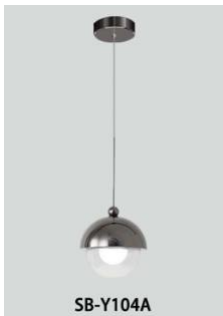

Zermatt Dome

PRODUCT DESCRIPTION

Zermatt Dome is a refined pendant that balances sculptural metal form with a softly glowing globe. Inspired by alpine clarity and modern minimalism, its polished dome cradles diffused light to create a warm, elegant ambiance ideal for luxury hospitality and contemporary interiors.

FEATURES

- 5-year limited warranty.
- Ships assembled.
- Size : Ø 3.94" , Ø 4.72" . Custom sizes available.
- Aluminum body and acrylic diffuser, metal canopy.
Body finishes: Black, Brass, Chrome, Copper, Coral, Light Blue, Orange.
- Fixture delivered lumens per watt ratio up to 80 LPW not including RGBW.
- 59.06" standard adjustable aircraft cables/power cord adjust by push button grippers, custom length available.
- Can be remote driver mounted or driver concealed within the canopy, can be mounted on sloped ceiling.
- More 50 lbs must be installed using a U.L. listed outlet box or supported independently of the outlet box.