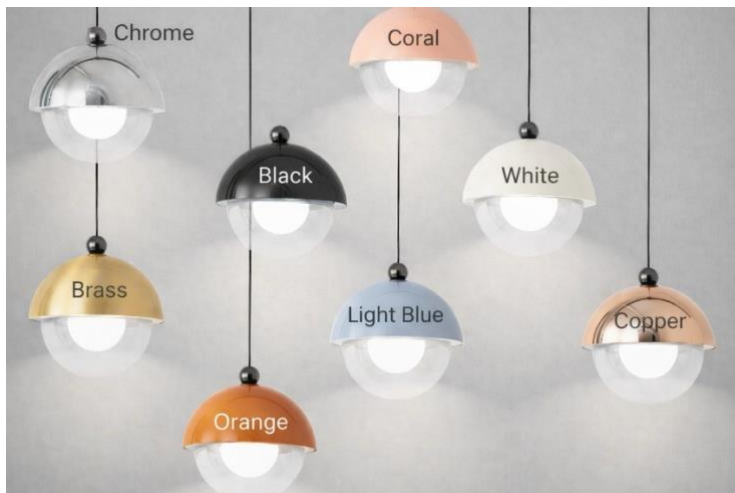

MODEL INFORMATION:

Example: SB-Y104A3WSBU

Products Series Wattage/Size/Lumen	"E" Kelvin temp options	"W" Controls	"Z" Metal / Canopy Finishes	"X" Aircraft Cable	
*SB-Y104A3W= Ø3.94" 1 Light 3W 240 lumen	*S=3000K/3500K/4000K Color Select by internal CCT Color Selector, 4000K factory color default set, CRI 90	*Blank=0-10V dimming for column "E" S and A (default)	*BU=Burgundy	*Blank=4.9 foot 59.06" (default)	
			B=Black	10'=10 foot 120"	
*SB-Y104A5W= Ø4.72" 1 Light 5W 400 lumen	A=2700K/3500K/4000K Color Select by internal CCT color Selector, 4000K factory color default set. CRI 90	L=ELV / Triac dimming for column "E" S and A options	BR=Brass	15'=15 foot 180"	
			CP=Copper	20'=20 foot 240"	
SB-Y1049A30W= Ø4.72" each light, 9 Light 30W 2400 lumen	R3= RGB+3000K	D=DMX (for RGBW and Tunable White, control by Wall Switch or DMX control system)	C=Chrome	25'=25 foot 300"	
	R35= RGB+3500K		CR=Coral		
	R4= RGB+4000K		Z=ZigBee (for RGBW and CCT Tunable / dimnable using remote, App and Google Alexa voice	O=Orange	30'=30 foot 360"
	R5=RGB+5000K		L=Light Blue		
Please request specialty pricing for alternative Kelvin temperatures, light quantities, additional sizes, customizable configurations, specialty color finishes, variations in aircraft cable length, and available controls.		See control options	Find page 3 for Canopy / Metal custom color options or select from website Color Collections		

STANDARD COLOR FINISHES