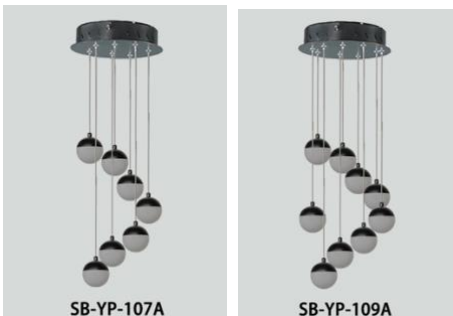

FEATURES

- 5-year limited warranty.
- Ships assembled.
- Each Globe size : Ø 3.15", Ø 4.33", Ø 6.89". Custom sizes available.
- Aluminum body and acrylic diffuser, metal canopy.
- Body finishes Champagne Gold, Gray, Pear Black, Pearl White, Rose Gold.
- Fixture delivered lumens per watt ratio up to 80 LPW not including RGBW.
- 59.06" standard adjustable aircraft cables/power cord adjust by push button grippers, custom length available.
- Can be remote driver mounted or driver concealed within the canopy, can be mounted on sloped ceiling.
- More 50 lbs must be installed using a U.L. listed outlet box or supported independently of the outlet box.

SPECIFICATIONS

- 90+ CRI.
- Input: 120-277V, 50/60Hz.
- 0-10V dimming standard, ELV / TRIAC, DMX, ZigBee available.
- UL listed, suitable for dry location. (BAA) Buy American compliant.
- Built in color temperature selectable. Choose from 3000K/3500K/4000K Or 2700K/3500K/4000K. Custom color temperatures. lumen outputs, RGBW available.
- Customized configurations, globe quantities, and sizes available.

PARTS PACKED WITH STANDARD FIXTURE

- Plastic Anchors, Screws, Wire Connectors
- CCT Selector Switch

CONFIGURATIONS

The suspension style and quantity can be customized, or selected from From standard suspension options including [AXIS](#), [Selva](#) and [Chamonix](#)