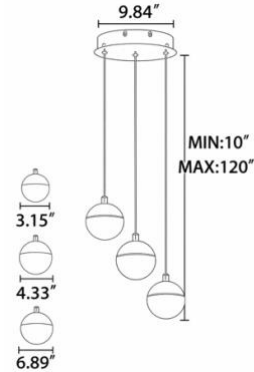

EMERGENCY BATTERY OPTIONS

[SEE SPEC](#)

PICTURE	MODEL NUMBER	DESCRIPTION
	SB-EBP/5W/B	Factory installed Remote Emergency Battery Pack 5W 90 minutes
	SB-EBP/10.7W/B	Factory installed Remote Emergency Battery Pack 10.7W 90 minutes
	SB-EBP/17W/B	Factory installed Remote Emergency Battery Pack 17W 90 minutes

RGBW/TUNABLE WHITE SMART CONTROL

[SEE SPEC AND VIDEO](#)

Get Smart

Using Amazon Echo, Echo Dot, or any Alexa-enabled device allows you to turn your luminaire on and off, dim the light and change light color to Red, Green, Blue or White independently by using voice command or Smart phone app, DMX, Handheld remote or wall control.

DIMENSIONS & WEIGHTS:

1 Globe

3 Globes

5 Globes

7 Globes

9 Globes