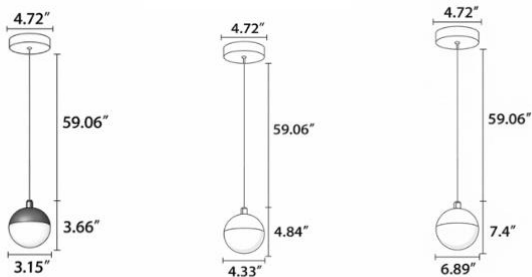

EMERGENCY BATTERY OPTIONS

[SEE SPEC](#)

PICTURE	MODEL NUMBER	DESCRIPTION
	SB-EBP/5W/B	Factory installed Remote Emergency Battery Pack 5W 90 minutes
	SB-EBP/10.7W/B	Factory installed Remote Emergency Battery Pack 10.7W 90 minutes
	SB-EBP/17W/B	Factory installed Remote Emergency Battery Pack 17W 90 minutes

RGBW/TUNABLE WHITE SMART CONTROL

[SEE SPEC AND VIDEO](#)

Get Smart

Using Amazon Echo, Echo Dot, or any Alexa-enabled device allows you to turn your luminaire on and off, dim the light and change light color to Red, Green, Blue or White independently by using voice command or Smart phone app, DMX, Handheld remote or wall control.

DIMENSIONS & WEIGHTS:

1 Globe