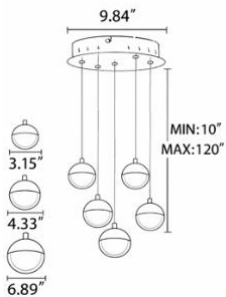

EMERGENCY BATTERY OPTIONS

[SEE SPEC](#)

PICTURE	MODEL NUMBER	DESCRIPTION
	SB-EBP/5W/B	Factory installed Remote Emergency Battery Pack 5W 90 minutes
	SB-EBP/10.7W/B	Factory installed Remote Emergency Battery Pack 10.7W 90 minutes
	SB-EBP/17W/B	Factory installed Remote Emergency Battery Pack 17W 90 minutes

RGBW/TUNABLE WHITE SMART CONTROL

[SEE SPEC AND VIDEO](#)

Get Smart

Using Amazon Echo, Echo Dot, or any Alexa-enabled device allows you to turn your luminaire on and off, dim the light and change light color to Red, Green, Blue or White independently by using voice command or Smart phone app, DMX, Handheld remote or wall control.

DIMENSIONS & WEIGHTS:

1 Globe

3 Globes

5 Globes

7 Globes

9 Globes