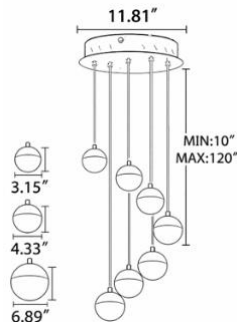

EMERGENCY BATTERY OPTIONS

[SEE SPEC](#)

PICTURE	MODEL NUMBER	DESCRIPTION
	SB-EBP/5W/B	Factory installed Remote Emergency Battery Pack 5W 90 minutes
	SB-EBP/10.7W/B	Factory installed Remote Emergency Battery Pack 10.7W 90 minutes
	SB-EBP/17W/B	Factory installed Remote Emergency Battery Pack 17W 90 minutes

RGBW/TUNABLE WHITE SMART CONTROL

[SEE SPEC AND VIDEO](#)

Get Smart

Using Amazon Echo, Echo Dot, or any Alexa-enabled device allows you to turn your luminaire on and off, dim the light and change light color to Red, Green, Blue or White independently by using voice command or Smart phone app, DMX, Handheld remote or wall control.

DIMENSIONS & WEIGHTS:

1 Globe

3 Globes

5 Globes

7 Globes

9 Globes