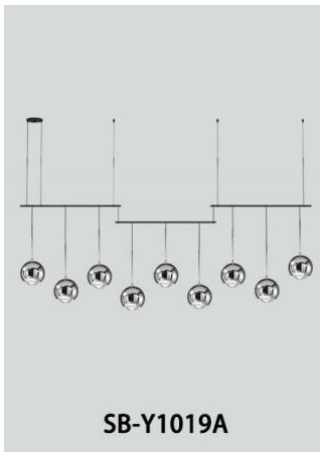

SPECIFICATIONS

- 90+ CRI.
- Input: 120-277V, 50/60Hz.
- 0-10V dimming standard, ELV / TRIAC, DMX, ZigBee available.
- UL listed, suitable for dry location. (BAA) Buy American compliant.
- Built in color temperature selectable. Choose from 3000K/3500K/4000K Or 2700K/3500K/4000K. Custom color temperatures. lumen outputs, RGBW available.
- Customized configurations, globe quantities, and sizes available.

PARTS PACKED WITH STANDARD FIXTURE

- Plastic Anchors, Screws, Wire Connectors
- CCT Selector Switch

CONFIGURATIONS

The suspension style and quantity can be customized, or selected from From standard suspension options, including [AXIS](#), [Selva](#) and [Chamonix](#).