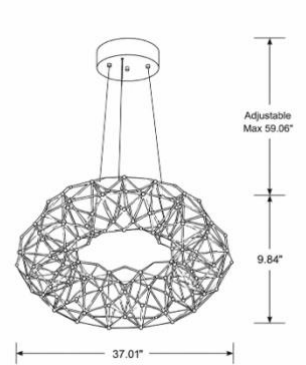

**DIMENSIONS & WEIGHTS:**

SB-YV2601A

**20lb**

SB-YV2602A

**20lb**

SB-YV2603A

**12lb**

SB-YV2604A

**18lb**

SB-YV2605A

**14lb**

More Chandelier options, send us specification and images for customization and cross.

---

More Chandelier options, send us specification and images for customization and cross.