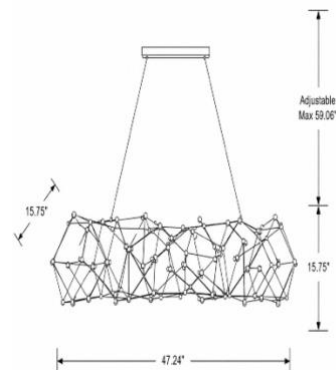

**DIMENSIONS & WEIGHTS:**

SB-YV2601A

**20lb**

SB-YV2602A

**20lb**

SB-YV2603A

**12lb**

SB-YV2604A

**18lb**

SB-YV2605A

**14lb**

More Chandelier options, send us specification and images for customization and cross.

---

More Chandelier options, send us specification and images for customization and cross.