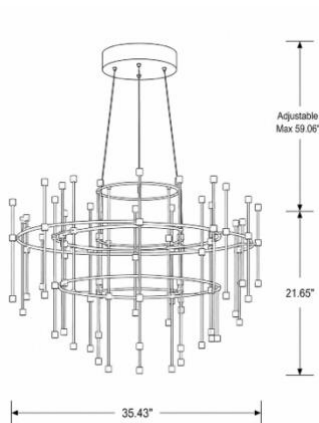

### FEATURES

---

- 5-year limited warranty.
- Ships assembled.
- 360 Degree Illumination.
- Available in multiple geometric configurations ranging from Ø35.43"–Ø47.24" . Custom sizes, finishes, and suspension lengths are available.
- Fixture lumens per watt ratio 80 LPW.
- More Alpenglow options — see pages 5-7.

**DIMENSIONS & WEIGHTS:**

SB-YV2601A

**20lb**

SB-YV2602A

**20lb**

SB-YV2603A

**12lb**

SB-YV2604A

**18lb**

SB-YV2605A

**14lb**

More Chandelier options, send us specification and images for customization and cross.

---

More Chandelier options, send us specification and images for customization and cross.