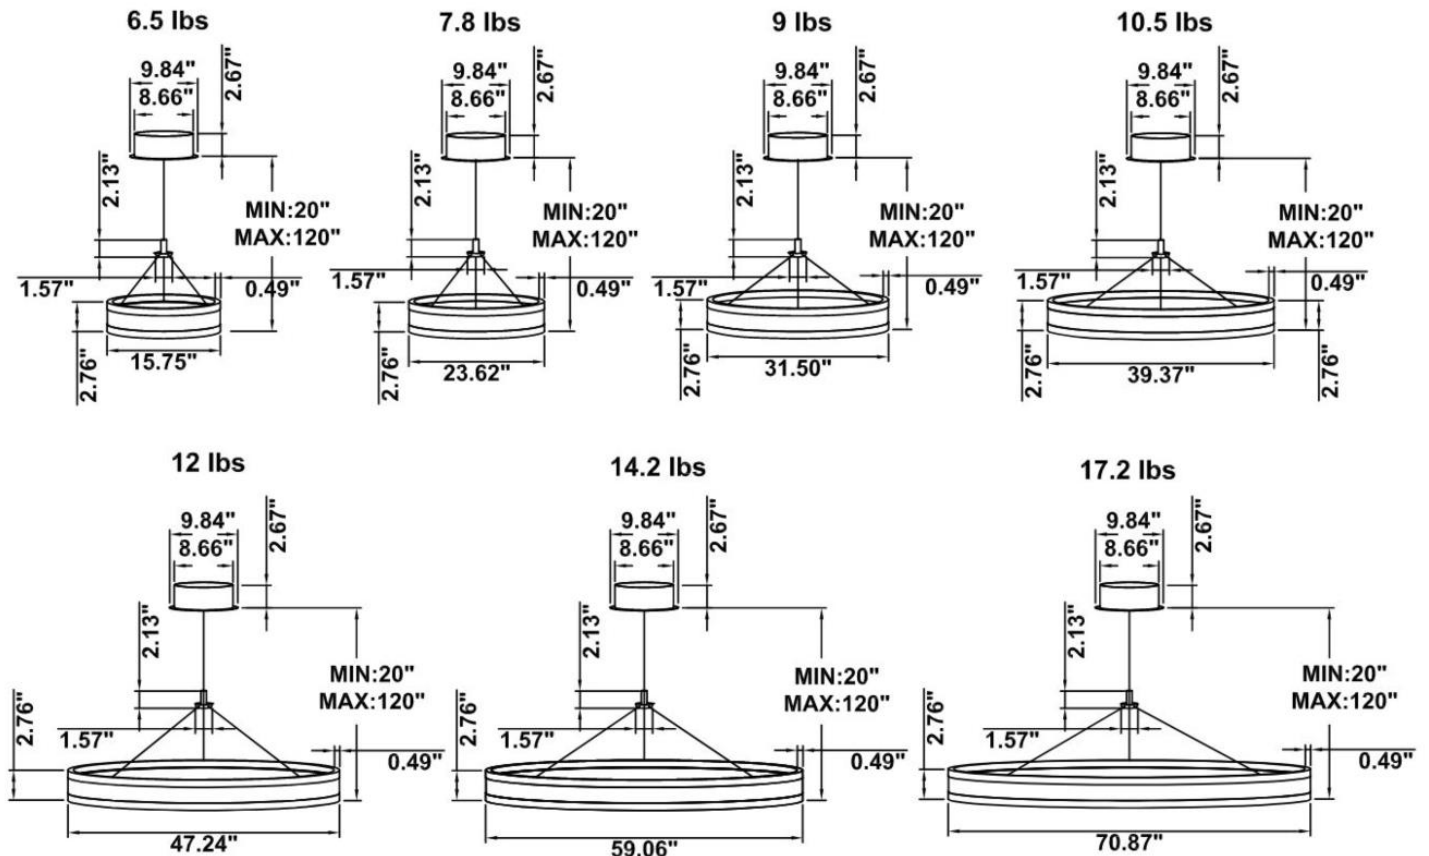

SB-U01D Canopy mount with cable splitter, direct and indirect lighting.