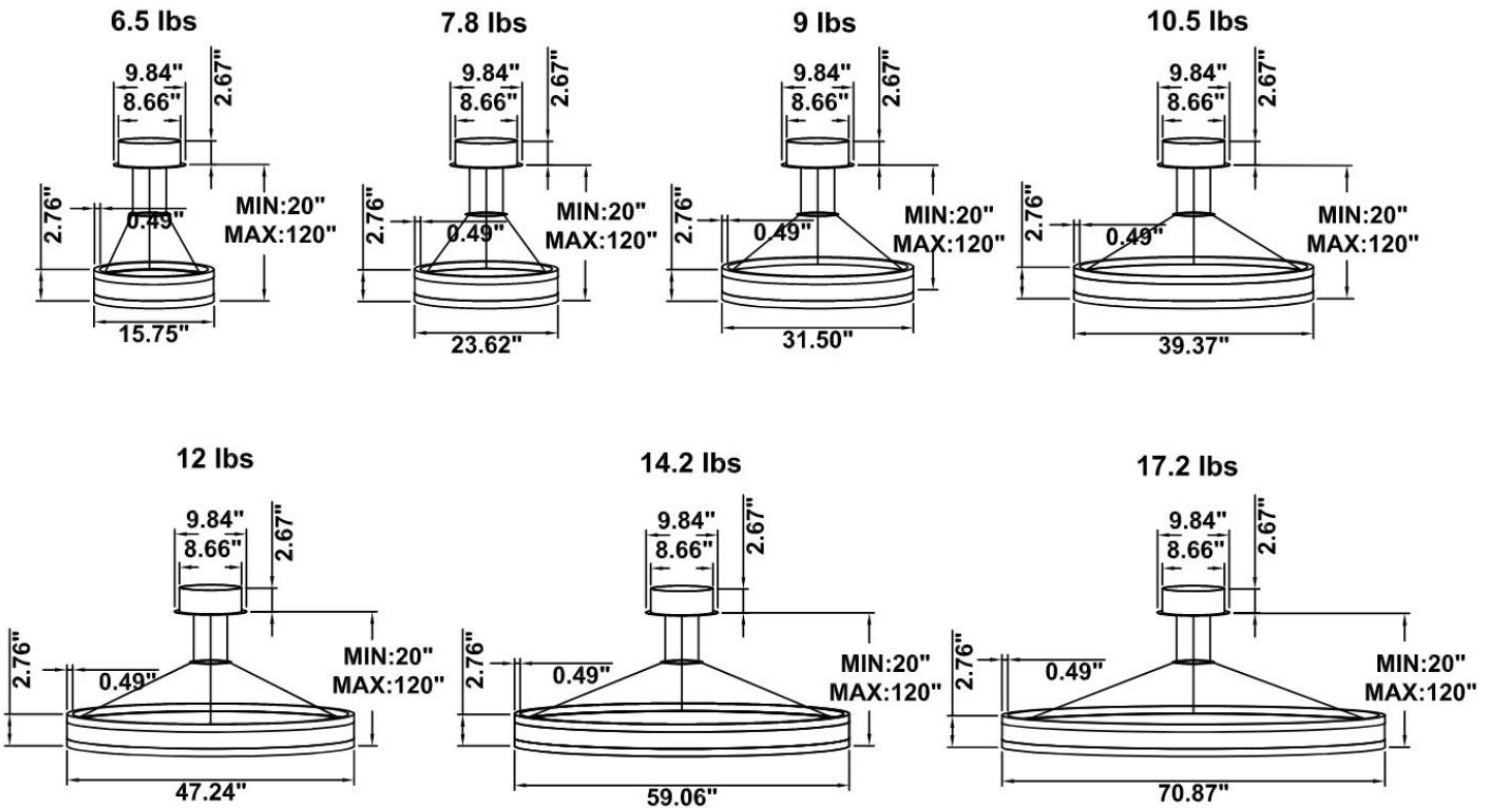

DIMENSIONS & WEIGHTS: Canopy Size for ZigBee & DMX: 15.75" x 2.76"

SB-U01A Canopy mount with direct and indirect lighting.

SB-U01B Canopy mount with accent ring, direct and indirect lighting.

**SB-U01C Remote driver with cables fixed directly into the ceiling, direct and indirect lighting.
(Driver box size: L10.83" X W3.78" X H1.81")**

15.75\"/>

23.62" 30W @ 4000K

Flux out:1475 lm

Height	Eavg,Emax	Angle:176.03deg	Diameter
1m	0.1430,248.31lx		5770.56cm
2m	0.0358,62.08lx		11541.13cm
3m	0.0159,27.59lx		17311.69cm
4m	0.0089,15.52lx		23082.25cm
5m	0.0057,9.93lx		28852.81cm
6m	0.0040,6.89lx		34623.38cm
7m	0.0029,5.06lx		40393.94cm
8m	0.0022,3.88lx		46164.50cm
9m	0.0018,3.06lx		51935.07cm
10m	0.0014,2.48lx		57705.63cm

31.50" 40W @ 4000K

Flux out:1906 lm

Height	Eavg,Emax	Angle:178.35deg	Diameter
1m	0.0000,291.01lx		13888.98cm
2m	0.0000,72.75lx		27777.95cm
3m	0.0000,32.33lx		41666.93cm
4m	0.0000,18.19lx		55555.91cm
5m	0.0000,11.64lx		69444.89cm
6m	0.0000,8.08lx		83333.86cm
7m	0.0000,5.93lx		97222.84cm
8m	0.0000,4.54lx		111111.82cm
9m	0.0000,3.59lx		125000.80cm
10m	0.0000,2.91lx		138889.77cm

39.37" 50W @ 4000K

Flux out:2283 lm

Height	Eavg,Emax	Angle:178.55deg	Diameter
1m	0.0000,378.61lx		15804.92cm
2m	0.0000,94.65lx		31609.84cm
3m	0.0000,42.07lx		47414.77cm
4m	0.0000,23.66lx		63219.69cm
5m	0.0000,15.14lx		79024.61cm
6m	0.0000,10.52lx		94829.53cm
7m	0.0000,7.72lx		110634.45cm
8m	0.0000,5.91lx		126439.38cm
9m	0.0000,4.67lx		142244.30cm
10m	0.0000,3.78lx		158049.22cm