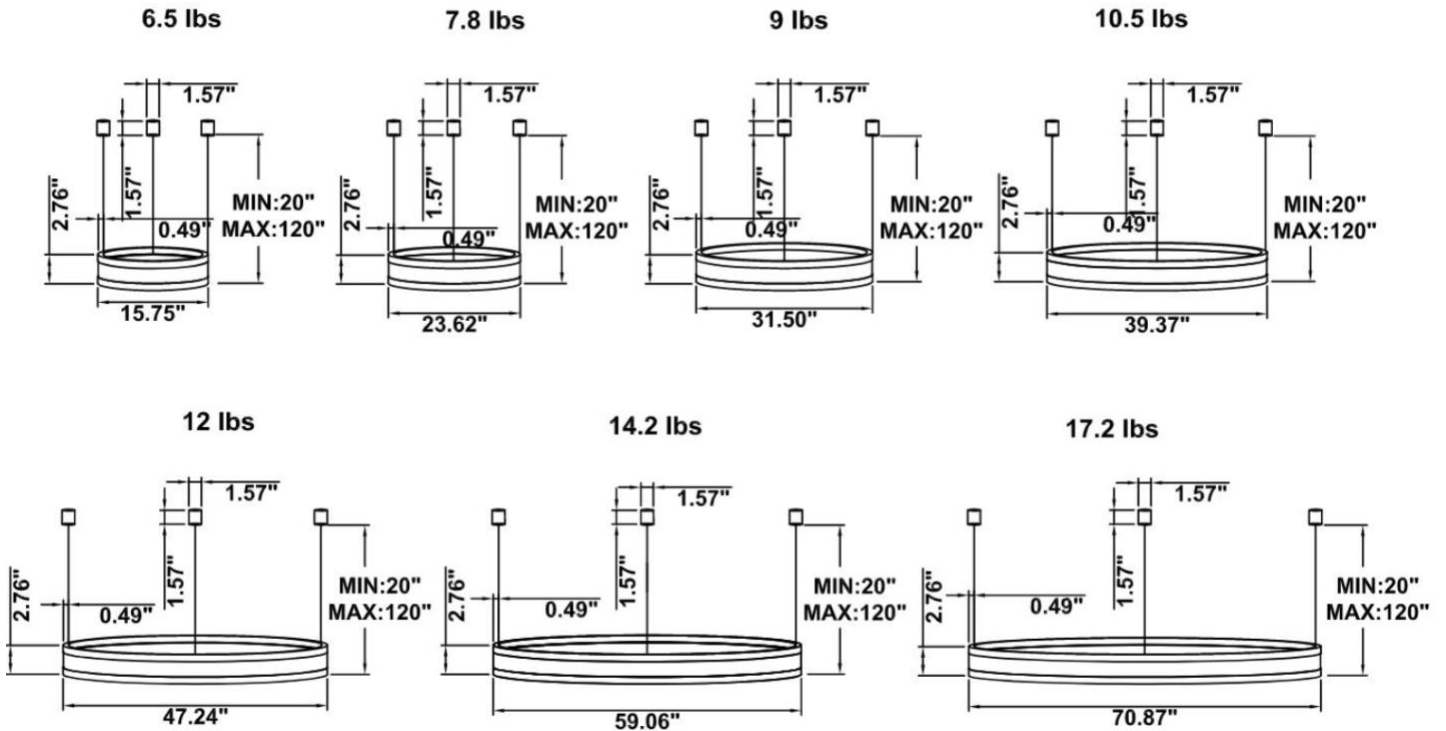

DIMENSIONS & WEIGHTS: Canopy Size for ZigBee & DMX: 15.75" x 2.76"

SB-U01A Canopy mount with direct and indirect lighting.

SB-U01B Canopy mount with accent ring, direct and indirect lighting.

**SB-U01C Remote driver with cables fixed directly into the ceiling, direct and indirect lighting.
(Driver box size: L10.83" X W3.78" X H1.81")**

15.75\"/>

23.62" 30W @ 4000K

Flux out:1475 lm

Height	Eavg,Emax	Angle:176.03deg	Diameter
1m	0.1430,248.31lx		5770.56cm
2m	0.0358,62.08lx		11541.13cm
3m	0.0159,27.59lx		17311.69cm
4m	0.0089,15.52lx		23082.25cm
5m	0.0057,9.93lx		28852.81cm
6m	0.0040,6.89lx		34623.38cm
7m	0.0029,5.06lx		40393.94cm
8m	0.0022,3.88lx		46164.50cm
9m	0.0018,3.06lx		51935.07cm
10m	0.0014,2.48lx		57705.63cm

31.50" 40W @ 4000K

Flux out:1906 lm

Height	Eavg,Emax	Angle:178.35deg	Diameter
1m	0.0000,291.01lx		13888.98cm
2m	0.0000,72.75lx		27777.95cm
3m	0.0000,32.33lx		41666.93cm
4m	0.0000,18.19lx		55555.91cm
5m	0.0000,11.64lx		69444.89cm
6m	0.0000,8.08lx		83333.86cm
7m	0.0000,5.93lx		97222.84cm
8m	0.0000,4.54lx		111111.82cm
9m	0.0000,3.59lx		125000.80cm
10m	0.0000,2.91lx		138889.77cm

39.37" 50W @ 4000K

Flux out:2283 lm

Height	Eavg,Emax	Angle:178.55deg	Diameter
1m	0.0000,378.61lx		15804.92cm
2m	0.0000,94.65lx		31609.84cm
3m	0.0000,42.07lx		47414.77cm
4m	0.0000,23.66lx		63219.69cm
5m	0.0000,15.14lx		79024.61cm
6m	0.0000,10.52lx		94829.53cm
7m	0.0000,7.72lx		110634.45cm
8m	0.0000,5.91lx		126439.38cm
9m	0.0000,4.67lx		142244.30cm
10m	0.0000,3.78lx		158049.22cm