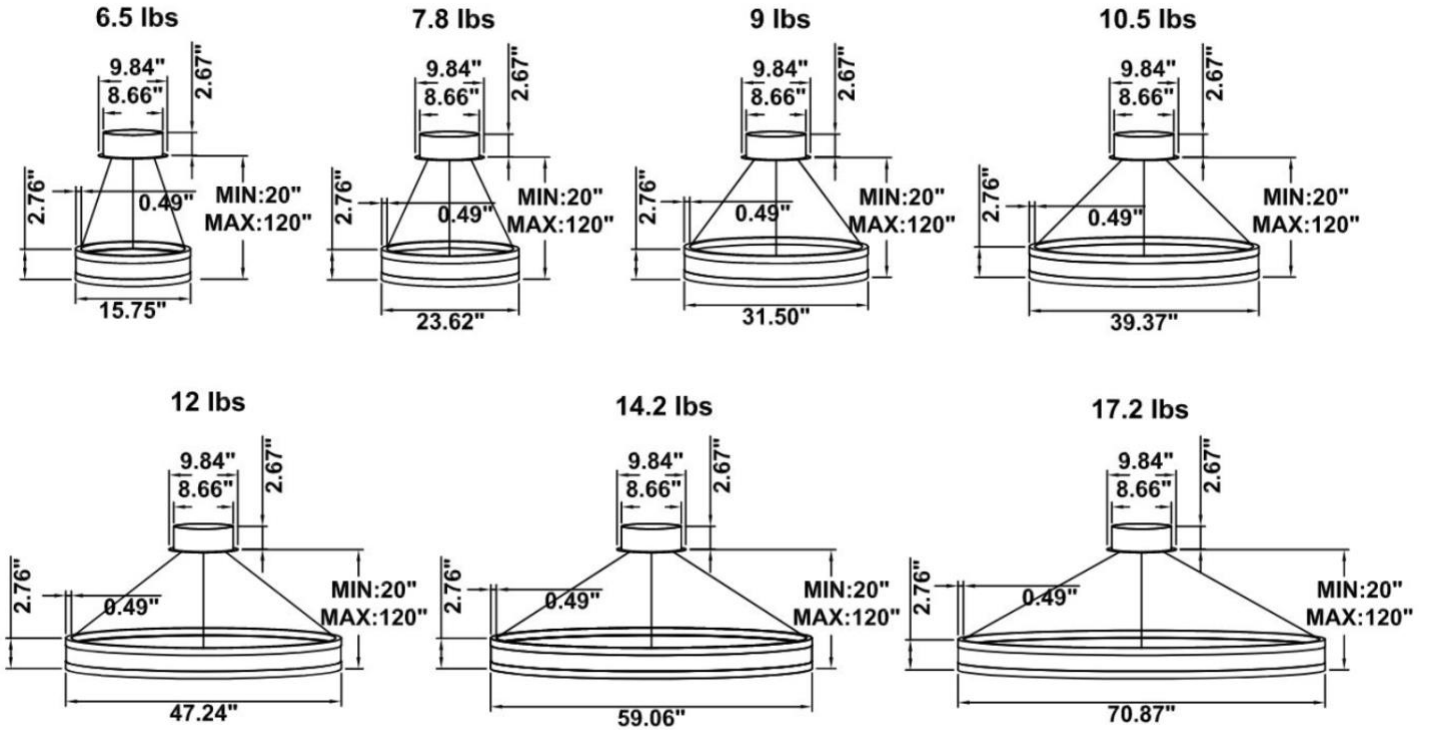

DIMENSIONS & WEIGHTS: Canopy Size for ZigBee & DMX: 15.75" x 2.76"

SB-U01A Canopy mount with direct and indirect lighting.

SB-U01B Canopy mount with accent ring, direct and indirect lighting.

**SB-U01C Remote driver with cables fixed directly into the ceiling, direct and indirect lighting.
(Driver box size: L10.83" X W3.78" X H1.81")**

15.75\"/>

23.62" 30W @ 4000K

Flux out:1475 lm

Height	Eavg,Emax	Angle:176.03deg	Diameter
1m	0.1430,248.31lx		5770.56cm
2m	0.0358,62.08lx		11541.13cm
3m	0.0159,27.59lx		17311.69cm
4m	0.0089,15.52lx		23082.25cm
5m	0.0057,9.93lx		28852.81cm
6m	0.0040,6.89lx		34623.38cm
7m	0.0029,5.06lx		40393.94cm
8m	0.0022,3.88lx		46164.50cm
9m	0.0018,3.06lx		51935.07cm
10m	0.0014,2.48lx		57705.63cm

31.50" 40W @ 4000K

Flux out:1906 lm

Height	Eavg,Emax	Angle:178.35deg	Diameter
1m	0.0000,291.01lx		13888.98cm
2m	0.0000,72.75lx		27777.95cm
3m	0.0000,32.33lx		41666.93cm
4m	0.0000,18.19lx		55555.91cm
5m	0.0000,11.64lx		69444.89cm
6m	0.0000,8.08lx		83333.86cm
7m	0.0000,5.93lx		97222.84cm
8m	0.0000,4.54lx		111111.82cm
9m	0.0000,3.59lx		125000.80cm
10m	0.0000,2.91lx		138889.77cm

39.37" 50W @ 4000K

Flux out:2283 lm

Height	Eavg,Emax	Angle:178.55deg	Diameter
1m	0.0000,378.61lx		15804.92cm
2m	0.0000,94.65lx		31609.84cm
3m	0.0000,42.07lx		47414.77cm
4m	0.0000,23.66lx		63219.69cm
5m	0.0000,15.14lx		79024.61cm
6m	0.0000,10.52lx		94829.53cm
7m	0.0000,7.72lx		110634.45cm
8m	0.0000,5.91lx		126439.38cm
9m	0.0000,4.67lx		142244.30cm
10m	0.0000,3.78lx		158049.22cm