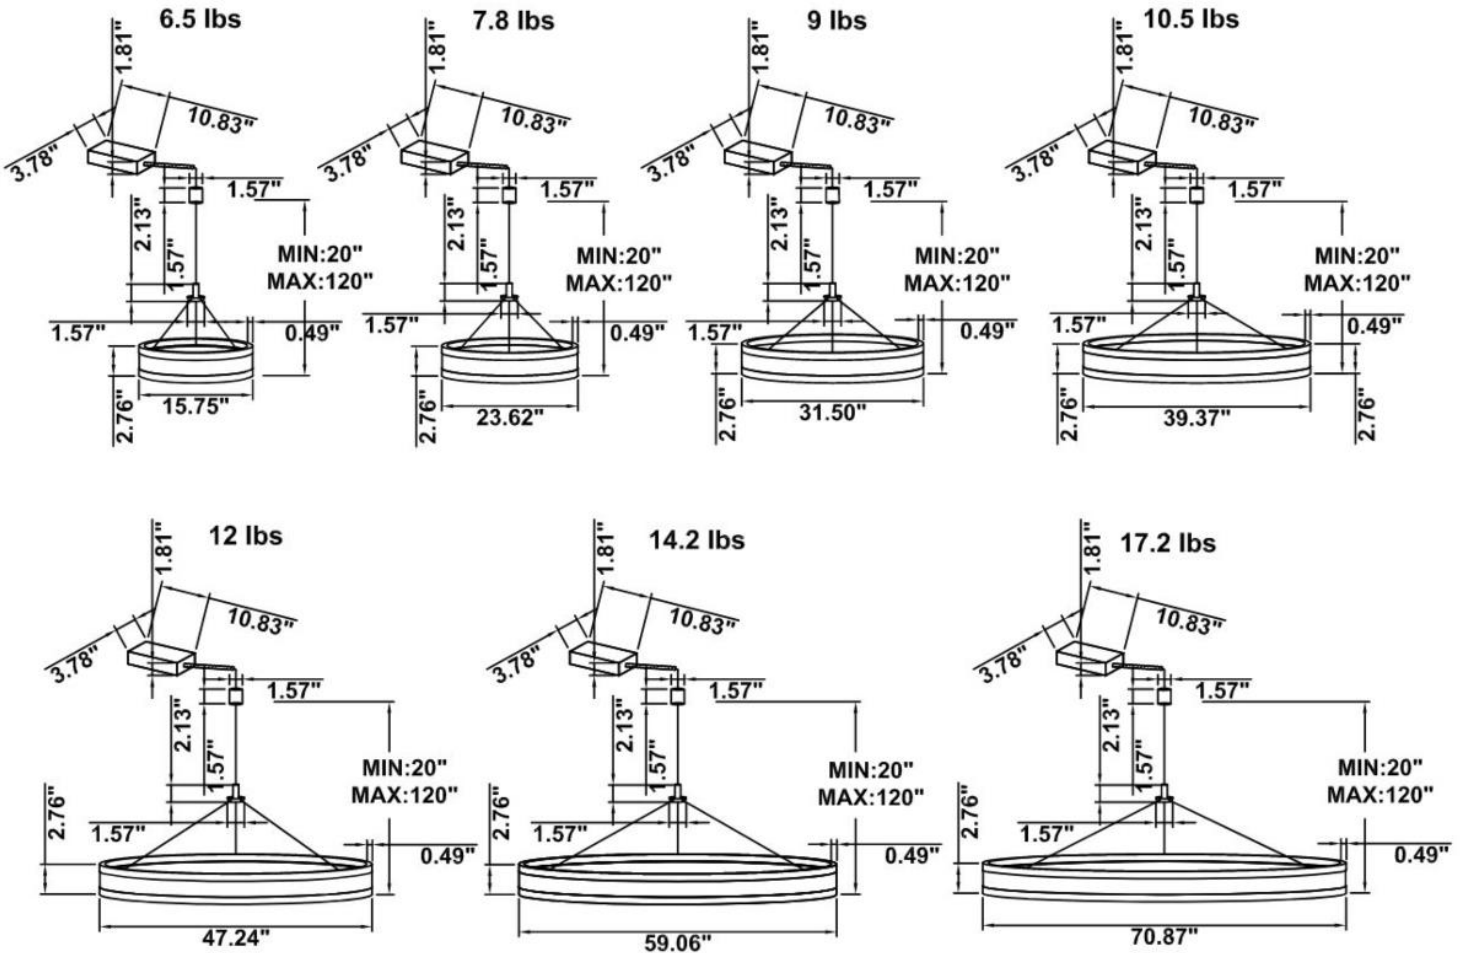

SB-U01E Remote driver with cable splitter, direct and indirect lighting.