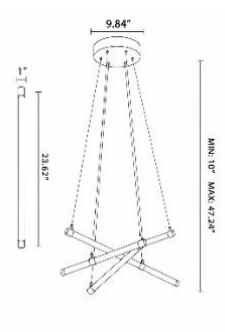

FEATURES

- 5-year limited warranty.
- Ships assembled.
- 360 Degree Illumination.
- Each light Diameter 1" Length 19.69", 23.62", 31.5". Custom sizes and Length are available.
- Fixture lumens per watt ratio 100 LPW.

DIMENSIONS & WEIGHTS:

SB-SAP-08A 8 Light

SB-SAP 10A 10 Light

SB-SAP-12A 12 Lights

SB-SAP-14A 14 Lights

SB-SAP-04B 4 Lights

SB-SAP-05B 5 Lights

SB-SAP-08C 8 Lights