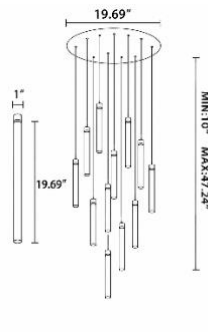

FEATURES

- 5-year limited warranty.
- Ships assembled.
- 360 Degree Illumination.
- Each light Diameter 1" Length 19.69", 23.62", 31.5". Custom sizes and Length are available.
- Fixture lumens per watt ratio 100 LPW.

DIMENSIONS & WEIGHTS:

SB-SAP-08A 8 Light

SB-SAP 10A 10 Light

SB-SAP-12A 12 Lights

SB-SAP-14A 14 Lights

SB-SAP-04B 4 Lights

SB-SAP-05B 5 Lights

SB-SAP-08C 8 Lights