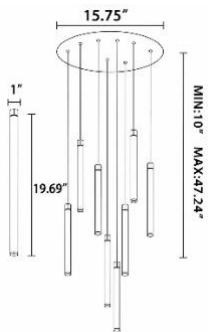

FEATURES

- 5-year limited warranty.
- Ships assembled.
- 360 Degree Illumination.
- Each light Diameter 1" Length 19.69", 23.62", 31.5". Custom sizes and Length are available.
- Fixture lumens per watt ratio 100 LPW.

MODEL INFORMATION:

Example: SB-SAP-05B60W27A

Series Model	Size/ Wattage/Lumen	"E" Kelvin temp options	"W" Controls	"Z" Metal Finishes	"X" Cable Length
 <p>SB-SAP-05B</p>	<p>*SB-SAP-05B60W Ø1" × 31.50" L 60W 5 Light 6000 lm</p>	*27=2700K	<p>*Blank=0-10V (Default)</p>	<p>*A=Aged Brass</p>	<p>*Blank=4' foot 48" (Default)</p>
		30=3000K			
 <p>SB-SAP-08C</p>	<p>SB-SAP-08C60W Ø1" × 23.62" L 60W 8 Light 6000 lm</p>	35=3500K		<p>B=Black Jack</p>	<p>*Blank=4' foot 48" (Default)"</p>
		40=4000K			
 <p>SB-SAP-10C</p>	<p>SB-SAP-10C75W Ø1" × 23.62" L 75W 10 Light 7500 lm</p>	50=5000K	<p>L=ELV / Triac dimming</p>	<p>S=Platinum Silver</p>	<p>15'=15 foot 180"</p>
		50=5000K			
 <p>SB-SAP-12C</p>	<p>SB-SAP-12C90W Ø1" × 23.62" L 90W 12 Light 9000 lm</p>	50=5000K		<p>W=Gloss White</p>	<p>20'=20 foot 240"</p>
		50=5000K			

DIMENSIONS & WEIGHTS:

SB-SAP-08A 8 Light

SB-SAP 10A 10 Light

SB-SAP-12A 12 Lights

SB-SAP-14A 14 Lights

SB-SAP-04B 4 Lights

SB-SAP-05B 5 Lights

SB-SAP-08C 8 Lights