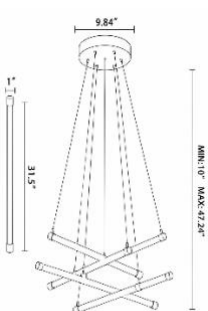

FEATURES

- 5-year limited warranty.
- Ships assembled.
- 360 Degree Illumination.
- Each light Diameter 1" Length 19.69", 23.62", 31.5". Custom sizes and Length are available.
- Fixture lumens per watt ratio 100 LPW.

DIMENSIONS & WEIGHTS:

SB-SAP-08A 8 Light

SB-SAP 10A 10 Light

SB-SAP-12A 12 Lights

SB-SAP-14A 14 Lights

SB-SAP-04B 4 Lights

SB-SAP-05B 5 Lights

SB-SAP-08C 8 Lights