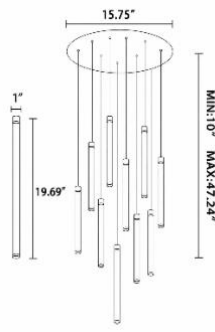

FEATURES

- 5-year limited warranty.
- Ships assembled.
- 360 Degree Illumination.
- Each light Diameter 1" Length 19.69", 23.62", 31.5". Custom sizes and Length are available.
- Fixture lumens per watt ratio 100 LPW.

MODEL INFORMATION:

Example: SB-SAP-05B60W27A

Series Model	Size/ Wattage/Lumen	"E" Kelvin temp options	"W" Controls	"Z" Metal Finishes	"X" Cable Length
 <p>SB-SAP-05B</p>	<p>*SB-SAP-05B60W Ø1" × 31.50" L 60W 5 Light 6000 lm</p>	*27=2700K	<p>*Blank=0-10V (Default)</p>	<p>*A=Aged Brass</p>	<p>*Blank=4' foot 48" (Default)</p>
		30=3000K			
 <p>SB-SAP-08C</p>	<p>SB-SAP-08C60W Ø1" × 23.62" L 60W 8 Light 6000 lm</p>	35=3500K		<p>B=Black Jack</p>	<p>*Blank=4' foot 48" (Default)"</p>
		40=4000K			
 <p>SB-SAP-10C</p>	<p>SB-SAP-10C75W Ø1" × 23.62" L 75W 10 Light 7500 lm</p>	50=5000K	<p>L=ELV / Triac dimming</p>	<p>S=Platinum Silver</p>	<p>15'=15 foot 180"</p>
		50=5000K			
 <p>SB-SAP-12C</p>	<p>SB-SAP-12C90W Ø1" × 23.62" L 90W 12 Light 9000 lm</p>	50=5000K		<p>W=Gloss White</p>	<p>20'=20 foot 240"</p>
		50=5000K			

EMERGENCY BATTERY OPTIONS

[SEE SPEC](#)

PICTURE	MODEL NUMBER	DESCRIPTION
	SB-EBP/5W/B	Factory installed Remote Emergency Battery Pack 5W 90 minutes
	SB-EBP/10.7W/B	Factory installed Remote Emergency Battery Pack 10.7W 90 minutes
	SB-EBP/17W/B	Factory installed Remote Emergency Battery Pack 17W 90 minutes

DIMENSIONS & WEIGHTS:

SB-SAP-08A 8 Light

SB-SAP 10A 10 Light

SB-SAP-12A 12 Lights

SB-SAP-14A 14 Lights

SB-SAP-04B 4 Lights

SB-SAP-05B 5 Lights

SB-SAP-08C 8 Lights