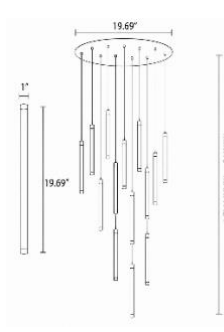

FEATURES

- 5-year limited warranty.
- Ships assembled.
- 360 Degree Illumination.
- Each light Diameter 1" Length 19.69", 23.62", 31.5". Custom sizes and Length are available.
- Fixture lumens per watt ratio 100 LPW.

DIMENSIONS & WEIGHTS:

SB-SAP-08A 8 Light

SB-SAP 10A 10 Light

SB-SAP-12A 12 Lights

SB-SAP-14A 14 Lights

SB-SAP-04B 4 Lights

SB-SAP-05B 5 Lights

SB-SAP-08C 8 Lights