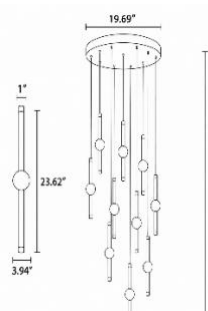

SB-SAP-10C 10 Lights