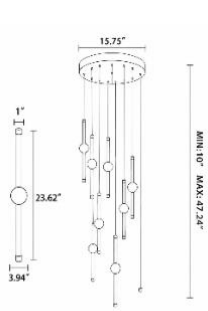

FEATURES

- 5-year limited warranty.
- Ships assembled.
- 360 Degree Illumination.
- Each light Diameter 1" Length 19.69", 23.62", 31.5". Custom sizes and Length are available.
- Fixture lumens per watt ratio 100 LPW.

MODEL INFORMATION:

Example: SB-SAP-05B60W27A

Series Model	Size/ Wattage/Lumen	"E" Kelvin temp options	"W" Controls	"Z" Metal Finishes	"X" Cable Length
 <p>SB-SAP-05B</p>	<p>*SB-SAP-05B60W Ø1" × 31.50" L 60W 5 Light 6000 lm</p>	*27=2700K	<p>*Blank=0-10V (Default)</p>	<p>*A=Aged Brass</p>	<p>*Blank=4' foot 48" (Default)</p>
		30=3000K			
 <p>SB-SAP-08C</p>	<p>SB-SAP-08C60W Ø1" × 23.62" L 60W 8 Light 6000 lm</p>	35=3500K		<p>B=Black Jack</p>	<p>*Blank=4' foot 48" (Default)"</p>
		40=4000K			
 <p>SB-SAP-10C</p>	<p>SB-SAP-10C75W Ø1" × 23.62" L 75W 10 Light 7500 lm</p>	50=5000K	<p>L=ELV / Triac dimming</p>	<p>S=Platinum Silver</p>	<p>15'=15 foot 180"</p>
		50=5000K			
 <p>SB-SAP-12C</p>	<p>SB-SAP-12C90W Ø1" × 23.62" L 90W 12 Light 9000 lm</p>	50=5000K		<p>W=Gloss White</p>	<p>20'=20 foot 240"</p>
		50=5000K			

EMERGENCY BATTERY OPTIONS

[SEE SPEC](#)

PICTURE	MODEL NUMBER	DESCRIPTION
	SB-EBP/5W/B	Factory installed Remote Emergency Battery Pack 5W 90 minutes
	SB-EBP/10.7W/B	Factory installed Remote Emergency Battery Pack 10.7W 90 minutes
	SB-EBP/17W/B	Factory installed Remote Emergency Battery Pack 17W 90 minutes

DIMENSIONS & WEIGHTS:

SB-SAP-08A 8 Light

SB-SAP 10A 10 Light

SB-SAP-12A 12 Lights

SB-SAP-14A 14 Lights

SB-SAP-04B 4 Lights

SB-SAP-05B 5 Lights

SB-SAP-08C 8 Lights