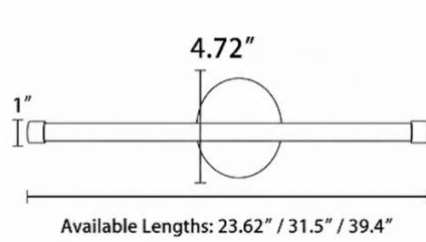

FEATURES

- 5-year limited warranty.
- Ships assembled.
- 360 Degree Illumination.
- Custom sizes and Length are available.
- Fixture lumens per watt ratio 100 LPW.

SPECIFICATIONS

- 90+ CRI.
- Input: 120-277V, 50/60Hz.
- 0-10V dimming standard, ELV / TRIAC dimming available.
- UL listed, suitable for dry location.
- Gloss White, Black Jack, Platinum Silver finish and Aged brass as standard, 6,500 custom colors are available.
- Color temperature Choose 2700K,3000K,3500K,4000K or 5000K. Custom color temperatures. lumen outputs, RGB available.
- Available Lengths: 23.62" / 31.5" / 39.4", custom length available.
- More 50 lbs must be installed using a U.L. listed outlet box or supported Independently of the outlet box.

DIMENSIONS & WEIGHTS:

SB-SWP-01A

23.62" 2.2 lbs
31.5" 2.8 lbs
39.4" 3.5 lbs

SB-SWP-01B

23.62" 2.0 lbs
31.5" 2.6 lbs
39.4" 3.2 lbs

SB-SWP-02A

23.62" 3.8 lbs
31.5" 4.6 lbs
39.4" 5.5 lbs