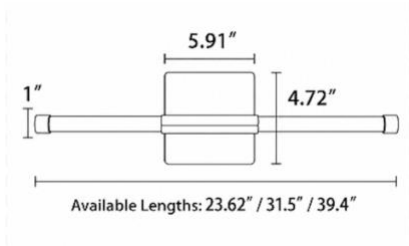

FEATURES

- 5-year limited warranty.
- Ships assembled.
- 360 Degree Illumination.
- Custom sizes and Length are available.
- Fixture lumens per watt ratio 100 LPW.

SPECIFICATIONS

- 90+ CRI.
- Input: 120-277V, 50/60Hz.
- 0-10V dimming standard, ELV / TRIAC dimming available.
- UL listed, suitable for dry location.
- Gloss White, Black Jack, Platinum Silver finish and Aged brass as standard, 6,500 custom colors are available.
- Color temperature Choose 2700K,3000K,3500K,4000K or 5000K. Custom color temperatures. lumen outputs, RGB available.
- Available Lengths: 23.62" / 31.5" / 39.4", custom length available.
- More 50 lbs must be installed using a U.L. listed outlet box or supported Independently of the outlet box.

DIMENSIONS & WEIGHTS:

SB-SWP-01A

23.62" 2.2 lbs
31.5" 2.8 lbs
39.4" 3.5 lbs

SB-SWP-01B

23.62" 2.0 lbs
31.5" 2.6 lbs
39.4" 3.2 lbs

SB-SWP-02A

23.62" 3.8 lbs
31.5" 4.6 lbs
39.4" 5.5 lbs