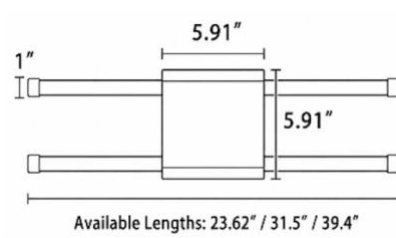

FEATURES

- 5-year limited warranty.
- Ships assembled.
- 360 Degree Illumination.
- Custom sizes and Length are available.
- Fixture lumens per watt ratio 100 LPW.

SPECIFICATIONS

- 90+ CRI.
- Input: 120-277V, 50/60Hz.
- 0-10V dimming standard, ELV / TRIAC dimming available.
- UL listed, suitable for dry location.
- Gloss White, Black Jack, Platinum Silver finish and Aged brass as standard, 6,500 custom colors are available.
- Color temperature Choose 2700K,3000K,3500K,4000K or 5000K. Custom color temperatures. lumen outputs, RGB available.
- Available Lengths: 23.62" / 31.5" / 39.4", custom length available.
- More 50 lbs must be installed using a U.L. listed outlet box or supported Independently of the outlet box.

DIMENSIONS & WEIGHTS:

SB-SWP-01A

23.62" 2.2 lbs
31.5" 2.8 lbs
39.4" 3.5 lbs

SB-SWP-01B

23.62" 2.0 lbs
31.5" 2.6 lbs
39.4" 3.2 lbs

SB-SWP-02A

23.62" 3.8 lbs
31.5" 4.6 lbs
39.4" 5.5 lbs