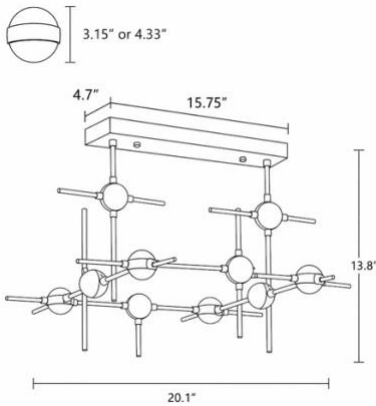

**DIMENSIONS & WEIGHTS:**

**SB-GP-04A**

**7.0 lbs**

**SB-GP-10A**

**15.0 lbs**

**SB-GP-55A**

**70.0 lbs**

Size: L73.2" x W22.8" x H33.1"