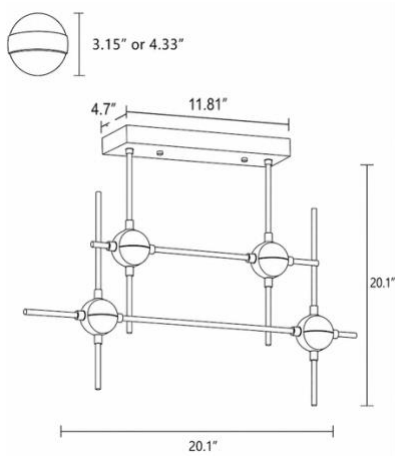

**DIMENSIONS & WEIGHTS:**

**SB-GP-04A**

**7.0 lbs**

**SB-GP-10A**

**15.0 lbs**

**SB-GP-55A**

**70.0 lbs**

Size: L73.2" x W22.8" x H33.1"