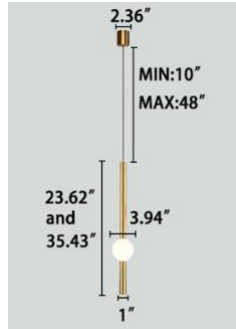

### FEATURES

- 5-year limited warranty.
- Ships assembled.
- 360 Degree Illumination.
- Each light Diameter 1" Length 23.62", 35.43". Custom sizes and Length are available.
- Fixture lumens per watt ratio 100 LPW.

## EMERGENCY BATTERY OPTIONS

[SEE SPEC](#)

PICTURE	MODEL NUMBER	DESCRIPTION
	SB-EBP/5W/B	Factory installed Remote Emergency Battery Pack 5W 90 minutes
	SB-EBP/10.7W/B	Factory installed Remote Emergency Battery Pack 10.7W 90 minutes
	SB-EBP/17W/B	Factory installed Remote Emergency Battery Pack 17W 90 minutes

## DIMENSIONS & WEIGHTS:

SB-C801A 1Light

**23.62" 1.3 lbs**  
**35.43" 2.0 lbs**

SB-C801B 1Light

**23.62" 1.3 lbs**  
**35.43" 2.0 lbs**

SB-C802A 2 Lights

**23.62" 4.4 lbs**  
**35.43" 5.5 lbs**

SB-C802A 2 Lights

**23.62" 4.4 lbs**  
**35.43" 6.6 lbs**

SB-C803A 3 Lights

**23.62" 6.6 lbs**  
**35.43" 9.9 lbs**

SB-C803B 3 Lights

**23.62" 6.6 lbs**  
**35.43" 9.9 lbs**

SB-C804A 4 Lights

**23.62" 8.8 lbs**  
**35.43" 11.4 lbs**