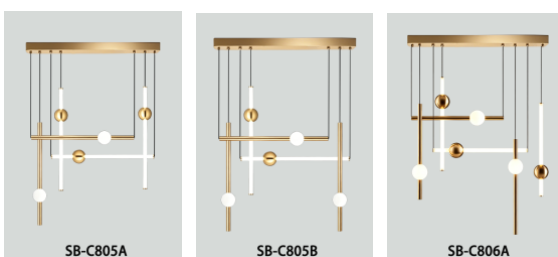

Vector Collection

PRODUCT DESCRIPTION

Vector Inspired by architectural geometry, the Vector Series transforms linear light into sculptural compositions, offering endless possibilities for customization and spatial expression.

FEATURES

- 5-year limited warranty.
- Ships assembled.
- 360 Degree Illumination.
- Each light Diameter 1" Length 23.62", 35.43". Custom sizes and Length are available.
- Fixture lumens per watt ratio 100 LPW.

SPECIFICATIONS

- 90+ CRI.
- Input: 120-277V, 50/60Hz.
- 0-10V dimming standard, ELV / TRIAC dimming available.
- UL listed, suitable for dry location.
- Gloss White, Black Jack, Platinum Silver finish and Aged brass as standard, 6,500 custom colors are available.
- Color temperature Choose 2700K,3000K,3500K,4000K or 5000K. Custom color temperatures. lumen outputs, RGB available.
- 48' standard adjustable aircraft cables/power cord adjust by push button grippers, custom length and Stem suspension available.
- More 50 lbs must be installed using a U.L. listed outlet box or supported Independently of the outlet box.