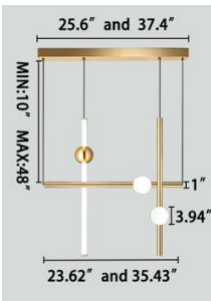

### FEATURES

- 5-year limited warranty.
- Ships assembled.
- 360 Degree Illumination.
- Each light Diameter 1" Length 23.62", 35.43". Custom sizes and Length are available.
- Fixture lumens per watt ratio 100 LPW.

## DIMENSIONS & WEIGHTS:

SB-C801A 1Light

**23.62" 1.3 lbs**  
**35.43" 2.0 lbs**

SB-C801B 1Light

**23.62" 1.3 lbs**  
**35.43" 2.0 lbs**

SB-C802A 2 Lights

**23.62" 4.4 lbs**  
**35.43" 5.5 lbs**

SB-C802A 2 Lights

**23.62" 4.4 lbs**  
**35.43" 6.6 lbs**

SB-C803A 3 Lights

**23.62" 6.6 lbs**  
**35.43" 9.9 lbs**

SB-C803B 3 Lights

**23.62" 6.6 lbs**  
**35.43" 9.9 lbs**

SB-C804A 4 Lights

**23.62" 8.8 lbs**  
**35.43" 11.4 lbs**

SB-C804B 4 Lights

**23.62" 8.8 lbs**  
**35.43" 11.4 lbs**

SB-C805A 5 Lights

**23.62" 10.1 lbs**  
**35.43" 12.1 lbs**

SB-C805B 5 Lights

**23.62" 10.1 lbs**  
**35.43" 12.1 lbs**

SB-C806A 6 Lights

**23.62" 13.2 lbs**  
**35.43" 14.3 lbs**