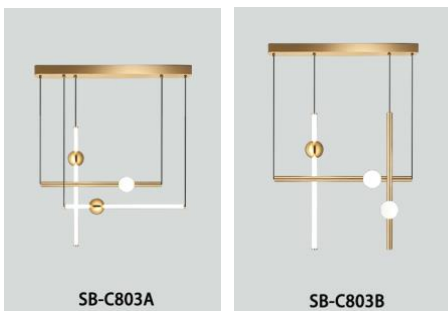

### FEATURES

- 5-year limited warranty.
- Ships assembled.
- 360 Degree Illumination.
- Each light Diameter 1" Length 23.62", 35.43". Custom sizes and Length are available.
- Fixture lumens per watt ratio 100 LPW.

**MODEL INFORMATION:**

**Example: SB-C801A10W27A**

Series Model	Size/ Wattage/Lumen	"E" Kelvin temp options	"W" Controls	"Z" Metal Finishes	"X" Cable Length
 SB-C801A	*SB-C801A10W Ø1" × 23.62" L 10W 1 Light 800 lm	*27=2700K			
	SB-C801A15W Ø1" × 35.43" L 15W 1 Light 1500 lm				
 SB-C801B	SB-C801B5W Ø1" × 23.62" L 5W 1 Light 500 lm	30=3000K	*Blank=0-10V (Default)	*A=Aged Brass	*Blank=4' foot 48" (Default)
	SB-C801B5W Ø1" × 35.43" L 5W 1 Light 500 lm				
 SB-C802A	SB-C802A15W Ø1" × 23.62" L 15W 2 Light 1500 lm				
	SB-C802A20W Ø1" × 35.43" L 20W L 2 Light 2000 lm				
 SB-C802B	SB-C802B15W Ø1" × 23.62" L 15W 2 Light 1500 lm	35=3500K		B=Black Jack	10'=10 foot 120"
	SB-C802B20W Ø1" × 35.43" L 20W 2 Light 2000 lm				
 SB-C803A	SB-C803A25W Ø1" × 23.62" L 25W 3 Light 2500 lm	40=4000K		S=Platinum Silver	15'=15 foot 180"
	SB-C803A35W Ø1" × 23.62" L 35W 3 Light 3500 lm				
 SB-C803B	SB-C803B20W Ø1" × 23.62" L 20W 3 Light 2000 lm		L=ELV / Triac dimming		
	SB-C803B25W Ø1" × 23.62" L 25W 3 Light 2500 lm				
 SB-C804A	SB-C804A30W Ø1" × 23.62" L 30W 4 Light 3000 lm	50=5000K		W=Gloss White	20'=20 foot 240"
	SB-C804A40W Ø1" × 23.62" L 40W 4 Light 4000 lm				