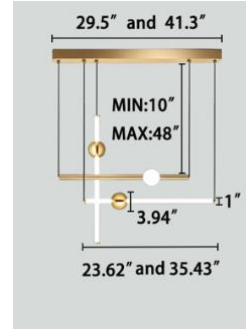

### FEATURES

- 5-year limited warranty.
- Ships assembled.
- 360 Degree Illumination.
- Each light Diameter 1" Length 23.62", 35.43". Custom sizes and Length are available.
- Fixture lumens per watt ratio 100 LPW.

## DIMENSIONS & WEIGHTS:

SB-C801A 1Light

**23.62" 1.3 lbs**  
**35.43" 2.0 lbs**

SB-C801B 1Light

**23.62" 1.3 lbs**  
**35.43" 2.0 lbs**

SB-C802A 2 Lights

**23.62" 4.4 lbs**  
**35.43" 5.5 lbs**

SB-C802A 2 Lights

**23.62" 4.4 lbs**  
**35.43" 6.6 lbs**

SB-C803A 3 Lights

**23.62" 6.6 lbs**  
**35.43" 9.9 lbs**

SB-C803B 3 Lights

**23.62" 6.6 lbs**  
**35.43" 9.9 lbs**

SB-C804A 4 Lights

**23.62" 8.8 lbs**  
**35.43" 11.4 lbs**

SB-C804B 4 Lights

**23.62" 8.8 lbs**  
**35.43" 11.4 lbs**

SB-C805A 5 Lights

**23.62" 10.1 lbs**  
**35.43" 12.1 lbs**

SB-C805B 5 Lights

**23.62" 10.1 lbs**  
**35.43" 12.1 lbs**

SB-C806A 6 Lights

**23.62" 13.2 lbs**  
**35.43" 14.3 lbs**