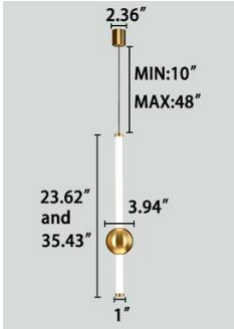

### FEATURES

- 5-year limited warranty.
- Ships assembled.
- 360 Degree Illumination.
- Each light Diameter 1" Length 23.62", 35.43". Custom sizes and Length are available.
- Fixture lumens per watt ratio 100 LPW.

**MODEL INFORMATION:**

**Example: SB-C804B30W27A**

Series Model	Size/ Wattage/Lumen	"E" Kelvin temp options	"W" Controls	"Z" Metal Finishes	"X" Cable Length
 SB-C804B	*SB-C804B30W Ø1" × 23.62" L 30W 4 Light 3000 lm	*27=2700K	*Blank=0-10V (Default)	*A=Aged Brass	*Blank=4' foot 48" (Default)
	SB-C804B40W Ø1" × 23.62" L 40W 4 Light 4000 lm				
 SB-C805A	SB-C805A40W Ø1" × 23.62" L 40W 4 Light 4000 lm	30=3000K	L=ELV / Triac dimming	B=Black Jack	10'=10 foot 120"
	SB-C805A50W Ø1" × 23.62" 50W L 4 Light 5000 lm				
 SB-C805B	SB-C805B35W Ø1" × 23.62" 35W L 5 Light 3500 lm	35=3500K	L=ELV / Triac dimming	S=Platinum Silver	15'=15 foot 180"
	SB-C805B40W Ø1" × 23.62" L 40W 5 Light 4000 lm				
 SB-C806A	SB-C806A45W Ø1" × 23.62" L 45W 6 Light 4500 lm	40=4000K	L=ELV / Triac dimming	W=Gloss White	20'=20 foot 240"
	SB-C806A60W Ø1" × 23.62" L 60W 6 Light 6000 lm	50=5000K			

## DIMENSIONS & WEIGHTS:

SB-C801A 1Light

**23.62" 1.3 lbs**  
**35.43" 2.0 lbs**

SB-C801B 1Light

**23.62" 1.3 lbs**  
**35.43" 2.0 lbs**

SB-C802A 2 Lights

**23.62" 4.4 lbs**  
**35.43" 5.5 lbs**

SB-C802A 2 Lights

**23.62" 4.4 lbs**  
**35.43" 6.6 lbs**

SB-C803A 3 Lights

**23.62" 6.6 lbs**  
**35.43" 9.9 lbs**

SB-C803B 3 Lights

**23.62" 6.6 lbs**  
**35.43" 9.9 lbs**

SB-C804A 4 Lights

**23.62" 8.8 lbs**  
**35.43" 11.4 lbs**