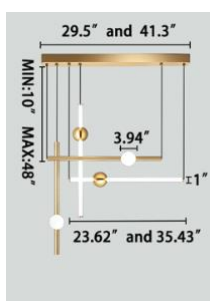

### FEATURES

- 5-year limited warranty.
- Ships assembled.
- 360 Degree Illumination.
- Each light Diameter 1" Length 23.62", 35.43". Custom sizes and Length are available.
- Fixture lumens per watt ratio 100 LPW.

## DIMENSIONS & WEIGHTS:

SB-C801A 1Light

**23.62" 1.3 lbs**  
**35.43" 2.0 lbs**

SB-C801B 1Light

**23.62" 1.3 lbs**  
**35.43" 2.0 lbs**

SB-C802A 2 Lights

**23.62" 4.4 lbs**  
**35.43" 5.5 lbs**

SB-C802A 2 Lights

**23.62" 4.4 lbs**  
**35.43" 6.6 lbs**

SB-C803A 3 Lights

**23.62" 6.6 lbs**  
**35.43" 9.9 lbs**

SB-C803B 3 Lights

**23.62" 6.6 lbs**  
**35.43" 9.9 lbs**

SB-C804A 4 Lights

**23.62" 8.8 lbs**  
**35.43" 11.4 lbs**

SB-C804B 4 Lights

**23.62" 8.8 lbs**  
**35.43" 11.4 lbs**

SB-C805A 5 Lights

**23.62" 10.1 lbs**  
**35.43" 12.1 lbs**

SB-C805B 5 Lights

**23.62" 10.1 lbs**  
**35.43" 12.1 lbs**

SB-C806A 6 Lights

**23.62" 13.2 lbs**  
**35.43" 14.3 lbs**