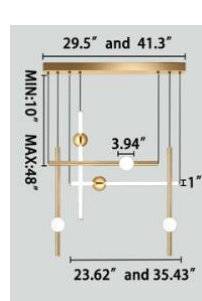

### FEATURES

- 5-year limited warranty.
- Ships assembled.
- 360 Degree Illumination.
- Each light Diameter 1" Length 23.62", 35.43". Custom sizes and Length are available.
- Fixture lumens per watt ratio 100 LPW.

## DIMENSIONS & WEIGHTS:

SB-C801A 1Light

**23.62" 1.3 lbs**  
**35.43" 2.0 lbs**

SB-C801B 1Light

**23.62" 1.3 lbs**  
**35.43" 2.0 lbs**

SB-C802A 2 Lights

**23.62" 4.4 lbs**  
**35.43" 5.5 lbs**

SB-C802A 2 Lights

**23.62" 4.4 lbs**  
**35.43" 6.6 lbs**

SB-C803A 3 Lights

**23.62" 6.6 lbs**  
**35.43" 9.9 lbs**

SB-C803B 3 Lights

**23.62" 6.6 lbs**  
**35.43" 9.9 lbs**

SB-C804A 4 Lights

**23.62" 8.8 lbs**  
**35.43" 11.4 lbs**

SB-C804B 4 Lights

**23.62" 8.8 lbs**  
**35.43" 11.4 lbs**

SB-C805A 5 Lights

**23.62" 10.1 lbs**  
**35.43" 12.1 lbs**

SB-C805B 5 Lights

**23.62" 10.1 lbs**  
**35.43" 12.1 lbs**

SB-C806A 6 Lights

**23.62" 13.2 lbs**  
**35.43" 14.3 lbs**