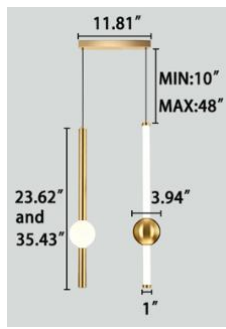

### FEATURES

- 5-year limited warranty.
- Ships assembled.
- 360 Degree Illumination.
- Each light Diameter 1" Length 23.62", 35.43". Custom sizes and Length are available.
- Fixture lumens per watt ratio 100 LPW.

## DIMENSIONS & WEIGHTS:

SB-C801A 1Light

**23.62" 1.3 lbs**  
**35.43" 2.0 lbs**

SB-C801B 1Light

**23.62" 1.3 lbs**  
**35.43" 2.0 lbs**

SB-C802A 2 Lights

**23.62" 4.4 lbs**  
**35.43" 5.5 lbs**

SB-C802A 2 Lights

**23.62" 4.4 lbs**  
**35.43" 6.6 lbs**

SB-C803A 3 Lights

**23.62" 6.6 lbs**  
**35.43" 9.9 lbs**

SB-C803B 3 Lights

**23.62" 6.6 lbs**  
**35.43" 9.9 lbs**

SB-C804A 4 Lights

**23.62" 8.8 lbs**  
**35.43" 11.4 lbs**

SB-C804B 4 Lights

**23.62" 8.8 lbs**  
**35.43" 11.4 lbs**

SB-C805A 5 Lights

**23.62" 10.1 lbs**  
**35.43" 12.1 lbs**

SB-C805B 5 Lights

**23.62" 10.1 lbs**  
**35.43" 12.1 lbs**

SB-C806A 6 Lights

**23.62" 13.2 lbs**  
**35.43" 14.3 lbs**