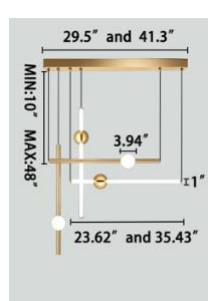

### FEATURES

- 5-year limited warranty.
- Ships assembled.
- 360 Degree Illumination.
- Each light Diameter 1" Length 23.62", 35.43". Custom sizes and Length are available.
- Fixture lumens per watt ratio 100 LPW.

## DIMENSIONS & WEIGHTS:

SB-C801A 1Light

**23.62" 1.3 lbs**  
**35.43" 2.0 lbs**

SB-C801B 1Light

**23.62" 1.3 lbs**  
**35.43" 2.0 lbs**

SB-C802A 2 Lights

**23.62" 4.4 lbs**  
**35.43" 5.5 lbs**

SB-C802A 2 Lights

**23.62" 4.4 lbs**  
**35.43" 6.6 lbs**

SB-C803A 3 Lights

**23.62" 6.6 lbs**  
**35.43" 9.9 lbs**

SB-C803B 3 Lights

**23.62" 6.6 lbs**  
**35.43" 9.9 lbs**

SB-C804A 4 Lights

**23.62" 8.8 lbs**  
**35.43" 11.4 lbs**

SB-C804B 4 Lights

**23.62" 8.8 lbs**  
**35.43" 11.4 lbs**

SB-C805A 5 Lights

**23.62" 10.1 lbs**  
**35.43" 12.1 lbs**

SB-C805B 5 Lights

**23.62" 10.1 lbs**  
**35.43" 12.1 lbs**

SB-C806A 6 Lights

**23.62" 13.2 lbs**  
**35.43" 14.3 lbs**