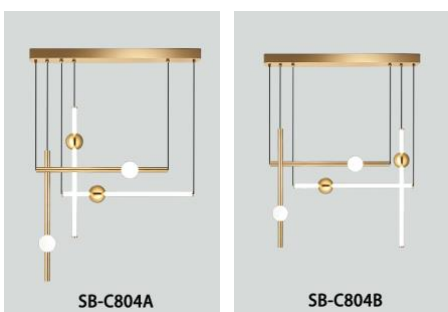

Vector Collection

PRODUCT DESCRIPTION

Vector Inspired by architectural geometry, the Vector Series transforms linear light into sculptural compositions, offering endless possibilities for customization and spatial expression.

FEATURES

- 5-year limited warranty.
- Ships assembled.
- 360 Degree Illumination.
- Each light Diameter 1" Length 23.62", 35.43". Custom sizes and Length are available.
- Fixture lumens per watt ratio 100 LPW.

SPECIFICATIONS

- 90+ CRI.
- Input: 120-277V, 50/60Hz.
- 0-10V dimming standard, ELV / TRIAC dimming available.
- UL listed, suitable for dry location.
- Gloss White, Black Jack, Platinum Silver finish and Aged brass as standard, 6,500 custom colors are available.
- Color temperature Choose 2700K,3000K,3500K,4000K or 5000K. Custom color temperatures. lumen outputs, RGB available.
- 48' standard adjustable aircraft cables/power cord adjust by push button grippers, custom length and Stem suspension available.
- More 50 lbs must be installed using a U.L. listed outlet box or supported Independently of the outlet box.