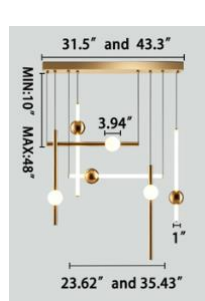

### FEATURES

- 5-year limited warranty.
- Ships assembled.
- 360 Degree Illumination.
- Each light Diameter 1" Length 23.62", 35.43". Custom sizes and Length are available.
- Fixture lumens per watt ratio 100 LPW.

## DIMENSIONS & WEIGHTS:

SB-C801A 1Light

**23.62" 1.3 lbs**  
**35.43" 2.0 lbs**

SB-C801B 1Light

**23.62" 1.3 lbs**  
**35.43" 2.0 lbs**

SB-C802A 2 Lights

**23.62" 4.4 lbs**  
**35.43" 5.5 lbs**

SB-C802A 2 Lights

**23.62" 4.4 lbs**  
**35.43" 6.6 lbs**

SB-C803A 3 Lights

**23.62" 6.6 lbs**  
**35.43" 9.9 lbs**

SB-C803B 3 Lights

**23.62" 6.6 lbs**  
**35.43" 9.9 lbs**

SB-C804A 4 Lights

**23.62" 8.8 lbs**  
**35.43" 11.4 lbs**

SB-C804B 4 Lights

**23.62" 8.8 lbs**  
**35.43" 11.4 lbs**

SB-C805A 5 Lights

**23.62" 10.1 lbs**  
**35.43" 12.1 lbs**

SB-C805B 5 Lights

**23.62" 10.1 lbs**  
**35.43" 12.1 lbs**

SB-C806A 6 Lights

**23.62" 13.2 lbs**  
**35.43" 14.3 lbs**