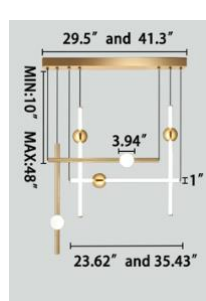

### FEATURES

- 5-year limited warranty.
- Ships assembled.
- 360 Degree Illumination.
- Each light Diameter 1" Length 23.62", 35.43". Custom sizes and Length are available.
- Fixture lumens per watt ratio 100 LPW.

## DIMENSIONS & WEIGHTS:

SB-C801A 1Light

**23.62" 1.3 lbs**  
**35.43" 2.0 lbs**

SB-C801B 1Light

**23.62" 1.3 lbs**  
**35.43" 2.0 lbs**

SB-C802A 2 Lights

**23.62" 4.4 lbs**  
**35.43" 5.5 lbs**

SB-C802A 2 Lights

**23.62" 4.4 lbs**  
**35.43" 6.6 lbs**

SB-C803A 3 Lights

**23.62" 6.6 lbs**  
**35.43" 9.9 lbs**

SB-C803B 3 Lights

**23.62" 6.6 lbs**  
**35.43" 9.9 lbs**

SB-C804A 4 Lights

**23.62" 8.8 lbs**  
**35.43" 11.4 lbs**

SB-C804B 4 Lights

**23.62" 8.8 lbs**  
**35.43" 11.4 lbs**

SB-C805A 5 Lights

**23.62" 10.1 lbs**  
**35.43" 12.1 lbs**

SB-C805B 5 Lights

**23.62" 10.1 lbs**  
**35.43" 12.1 lbs**

SB-C806A 6 Lights

**23.62" 13.2 lbs**  
**35.43" 14.3 lbs**