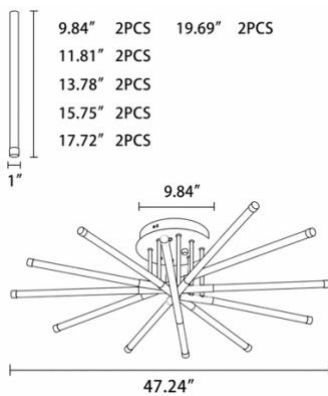

FEATURES

- 5-year limited warranty.
- Ships assembled.
- 360 Degree Illumination.
- Custom sizes and Length are available.
- Fixture lumens per watt ratio 100 LPW.

SPECIFICATIONS

- 90+ CRI.
- Input: 120-277V, 50/60Hz.
- 0-10V dimming standard, ELV / TRIAC dimming available.
- UL listed, suitable for dry location.
- Gloss White, Black Jack, Platinum Silver finish and Aged brass as standard, 6,500 custom colors are available.
- Color temperature Choose 2700K,3000K,3500K,4000K or 5000K. Custom color temperatures. lumen outputs, RGB available.
- Size Options: Ø27.56", Ø33.50", Ø39.40", Ø47.24", Ø55.10". Custom sizes available upon request.
- More 50 lbs must be installed using a U.L. listed outlet box or supported Independently of the outlet box.

DIMENSIONS & WEIGHTS:

SB-SWP-06A

7.0 lbs

SB-SWP-08A

9.0 lbs

SB-SWP-10A

11.0 lbs

SB-SWP-12A

14.0 lbs

SB-SWP-16A

18.0 lbs