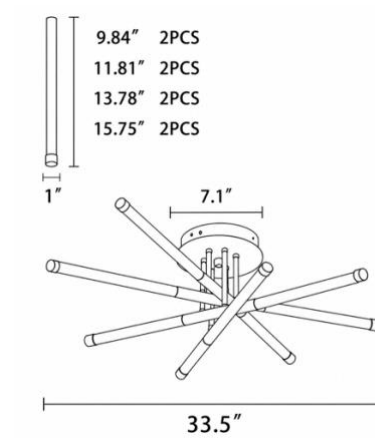

FEATURES

- 5-year limited warranty.
- Ships assembled.
- 360 Degree Illumination.
- Custom sizes and Length are available.
- Fixture lumens per watt ratio 100 LPW.

SPECIFICATIONS

- 90+ CRI.
- Input: 120-277V, 50/60Hz.
- 0-10V dimming standard, ELV / TRIAC dimming available.
- UL listed, suitable for dry location.
- Gloss White, Black Jack, Platinum Silver finish and Aged brass as standard, 6,500 custom colors are available.
- Color temperature Choose 2700K,3000K,3500K,4000K or 5000K. Custom color temperatures. lumen outputs, RGB available.
- Size Options: Ø27.56", Ø33.50", Ø39.40", Ø47.24", Ø55.10". Custom sizes available upon request.
- More 50 lbs must be installed using a U.L. listed outlet box or supported Independently of the outlet box.

DIMENSIONS & WEIGHTS:

SB-SWP-06A

7.0 lbs

SB-SWP-08A

9.0 lbs

SB-SWP-10A

11.0 lbs

SB-SWP-12A