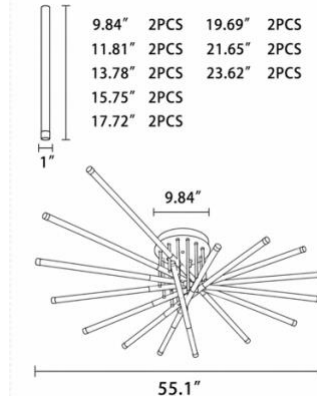

FEATURES

- 5-year limited warranty.
- Ships assembled.
- 360 Degree Illumination.
- Custom sizes and Length are available.
- Fixture lumens per watt ratio 100 LPW.

SPECIFICATIONS

- 90+ CRI.
- Input: 120-277V, 50/60Hz.
- 0-10V dimming standard, ELV / TRIAC dimming available.
- UL listed, suitable for dry location.
- Gloss White, Black Jack, Platinum Silver finish and Aged brass as standard, 6,500 custom colors are available.
- Color temperature Choose 2700K,3000K,3500K,4000K or 5000K. Custom color temperatures. lumen outputs, RGB available.
- Size Options: Ø27.56", Ø33.50", Ø39.40", Ø47.24", Ø55.10". Custom sizes available upon request.
- More 50 lbs must be installed using a U.L. listed outlet box or supported Independently of the outlet box.

DIMENSIONS & WEIGHTS:

SB-SWP-06A

7.0 lbs

SB-SWP-08A

9.0 lbs

SB-SWP-10A

11.0 lbs

SB-SWP-12A

14.0 lbs

SB-SWP-16A

18.0 lbs