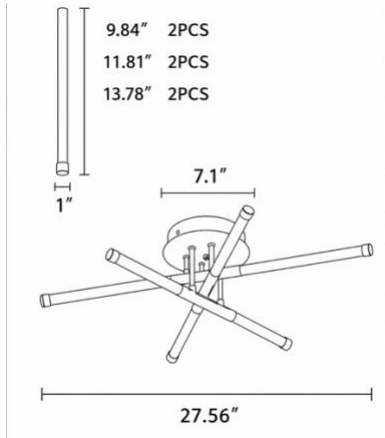

FEATURES

- 5-year limited warranty.
- Ships assembled.
- 360 Degree Illumination.
- Custom sizes and Length are available.
- Fixture lumens per watt ratio 100 LPW.

SPECIFICATIONS

- 90+ CRI.
- Input: 120-277V, 50/60Hz.
- 0-10V dimming standard, ELV / TRIAC dimming available.
- UL listed, suitable for dry location.
- Gloss White, Black Jack, Platinum Silver finish and Aged brass as standard, 6,500 custom colors are available.
- Color temperature Choose 2700K,3000K,3500K,4000K or 5000K. Custom color temperatures. lumen outputs, RGB available.
- Size Options: Ø27.56", Ø33.50", Ø39.40", Ø47.24", Ø55.10". Custom sizes available upon request.
- More 50 lbs must be installed using a U.L. listed outlet box or supported Independently of the outlet box.

DIMENSIONS & WEIGHTS:

SB-SWP-06A

7.0 lbs

SB-SWP-08A

9.0 lbs

SB-SWP-10A

11.0 lbs

SB-SWP-12A