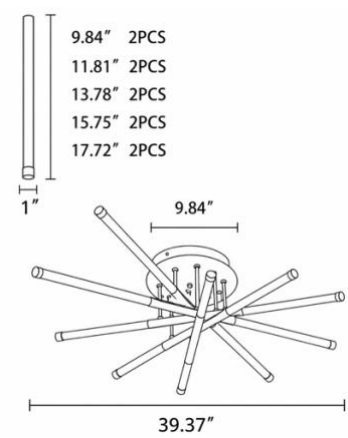

FEATURES

- 5-year limited warranty.
- Ships assembled.
- 360 Degree Illumination.
- Custom sizes and Length are available.
- Fixture lumens per watt ratio 100 LPW.

SPECIFICATIONS

- 90+ CRI.
- Input: 120-277V, 50/60Hz.
- 0-10V dimming standard, ELV / TRIAC dimming available.
- UL listed, suitable for dry location.
- Gloss White, Black Jack, Platinum Silver finish and Aged brass as standard, 6,500 custom colors are available.
- Color temperature Choose 2700K,3000K,3500K,4000K or 5000K. Custom color temperatures. lumen outputs, RGB available.
- Size Options: Ø27.56", Ø33.50", Ø39.40", Ø47.24", Ø55.10". Custom sizes available upon request.
- More 50 lbs must be installed using a U.L. listed outlet box or supported Independently of the outlet box.

DIMENSIONS & WEIGHTS:

SB-SWP-06A

7.0 lbs

SB-SWP-08A

9.0 lbs

SB-SWP-10A

11.0 lbs

SB-SWP-12A

14.0 lbs

SB-SWP-16A

18.0 lbs